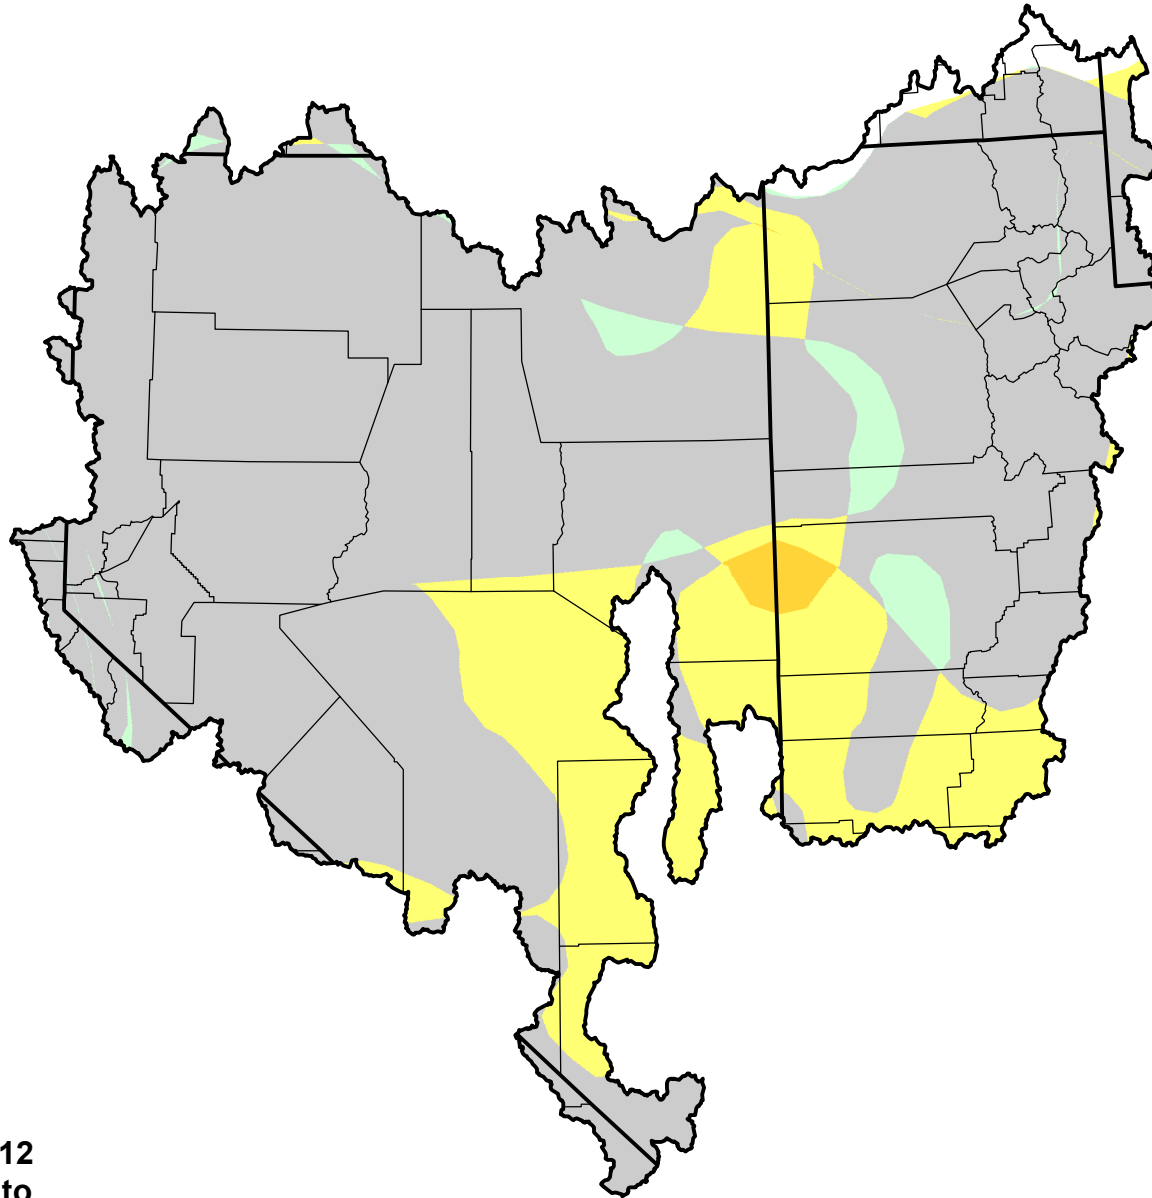

U.S. Drought Monitor Class Change - Great Basin Watershed

4 Week

May 15, 2012
compared to
April 19, 2012

-  5 Class Degradation
-  4 Class Degradation
-  3 Class Degradation
-  2 Class Degradation
-  1 Class Degradation
-  No Change
-  1 Class Improvement
-  2 Class Improvement
-  3 Class Improvement
-  4 Class Improvement
-  5 Class Improvement

droughtmonitor.unl.edu