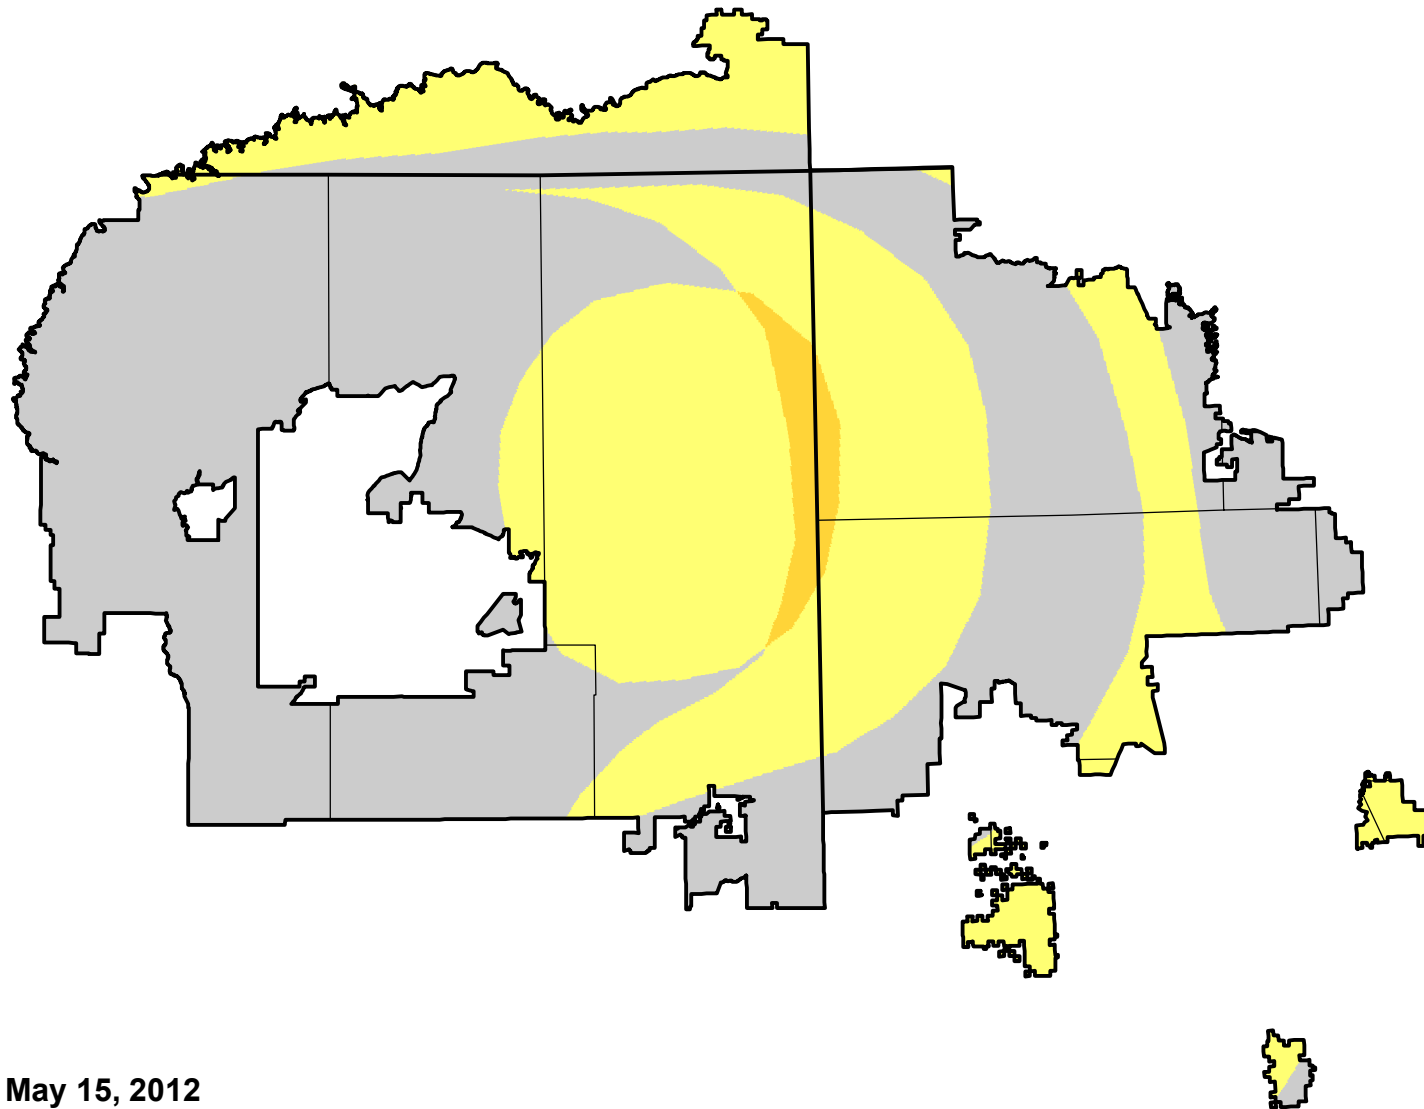

U.S. Drought Monitor Class Change - Navajo

4 Week

May 15, 2012
compared to
April 19, 2012

droughtmonitor.unl.edu

	5 Class Degradation
	4 Class Degradation
	3 Class Degradation
	2 Class Degradation
	1 Class Degradation
	No Change
	1 Class Improvement
	2 Class Improvement
	3 Class Improvement
	4 Class Improvement
	5 Class Improvement