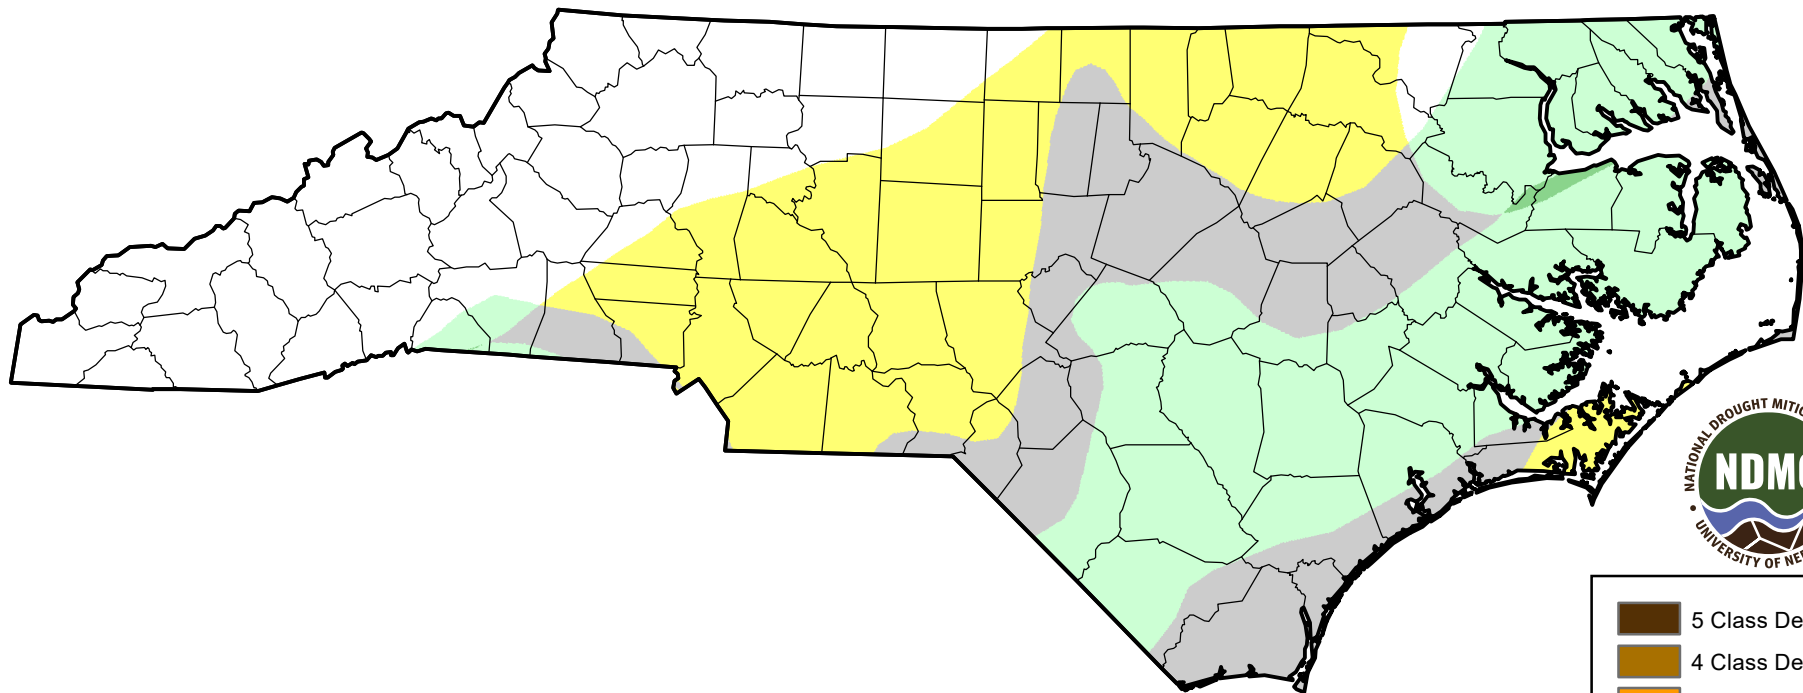

U.S. Drought Monitor Class Change - North Carolina

Start of Calendar Year

**May 22, 2012
compared to
January 5, 2012**

droughtmonitor.unl.edu

- 5 Class Degradation
- 4 Class Degradation
- 3 Class Degradation
- 2 Class Degradation
- 1 Class Degradation
- No Change
- 1 Class Improvement
- 2 Class Improvement
- 3 Class Improvement
- 4 Class Improvement
- 5 Class Improvement