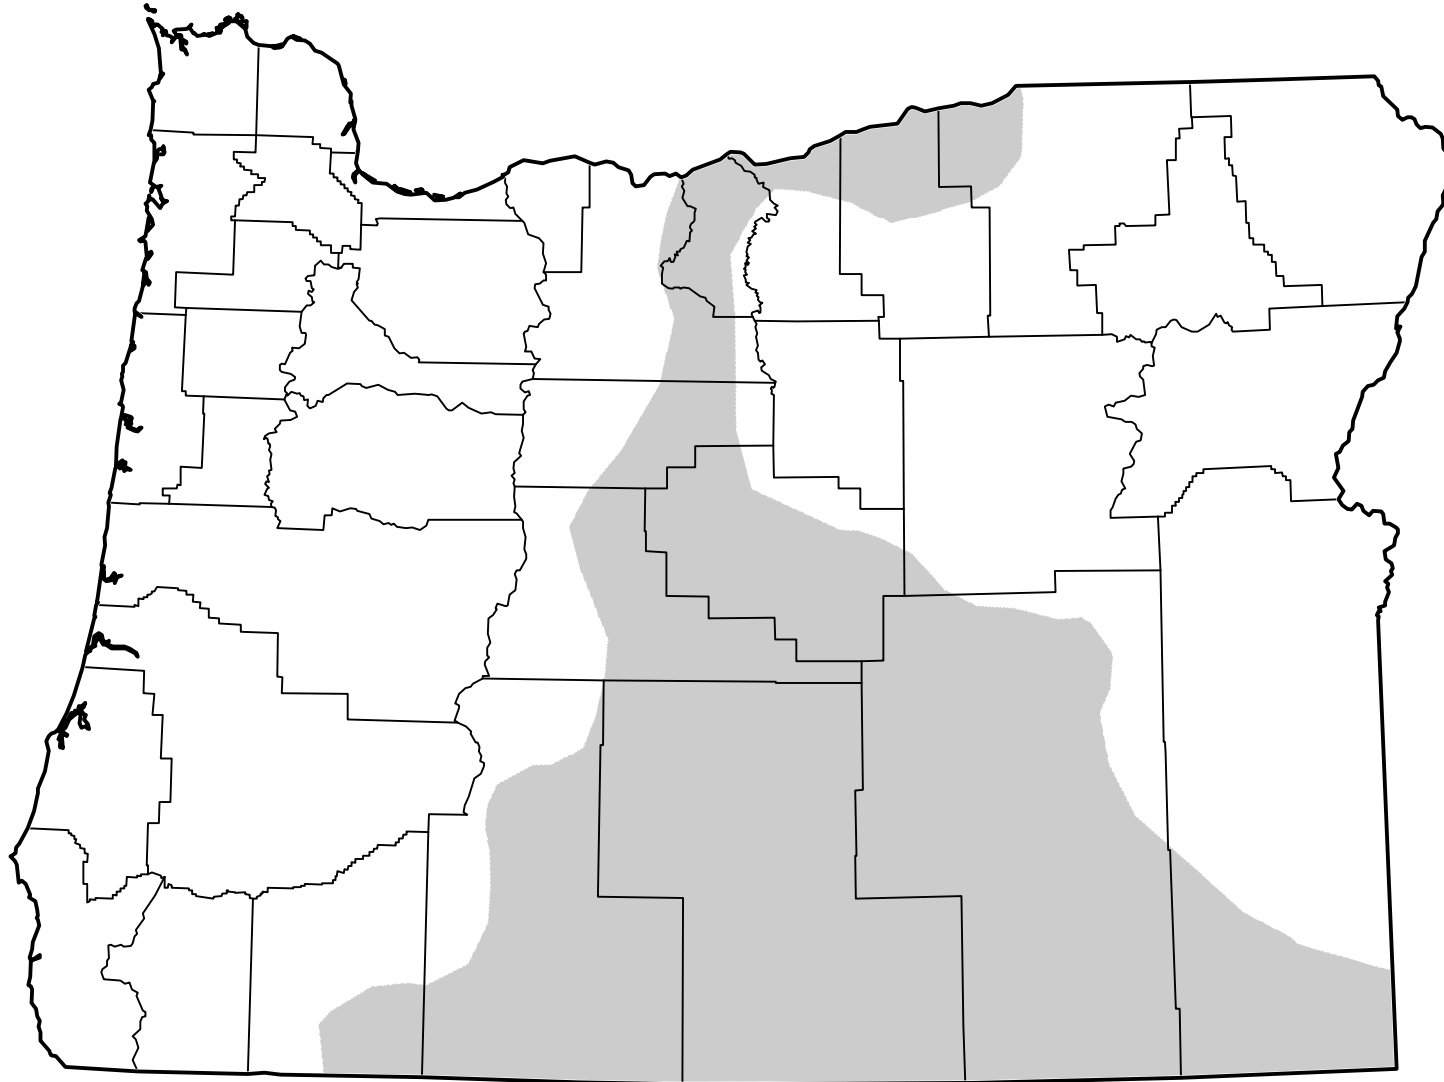

# U.S. Drought Monitor Class Change - Oregon

## 1 Week

**May 22, 2012  
compared to  
May 15, 2012**