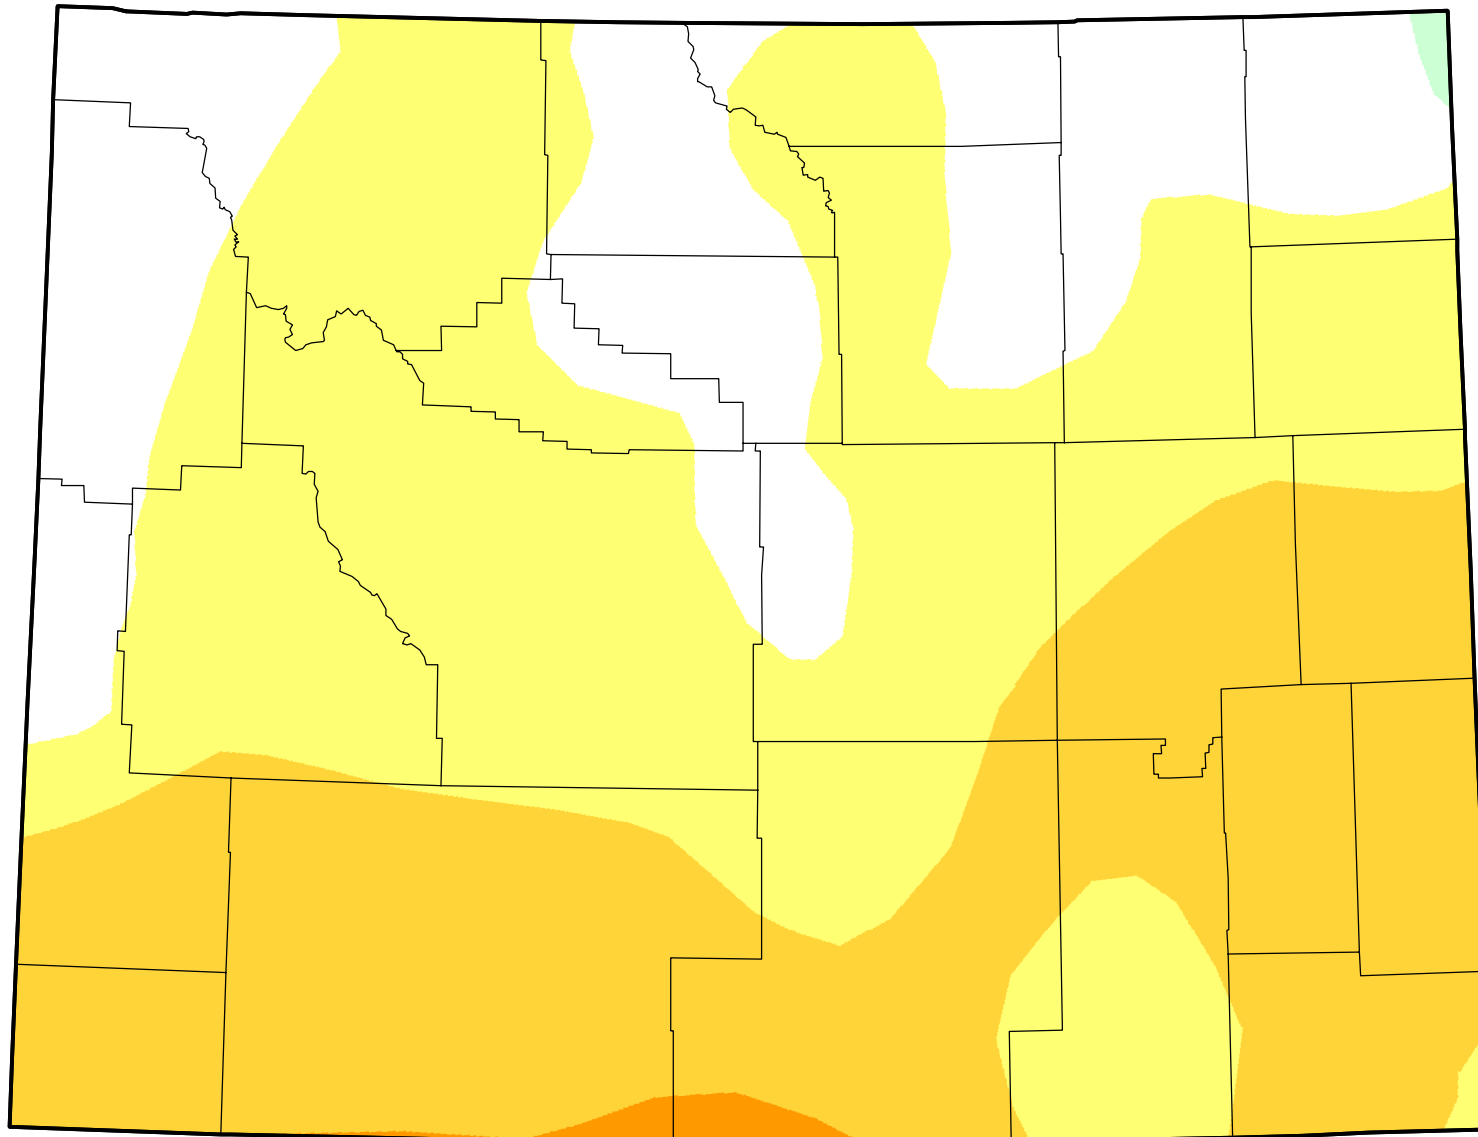

U.S. Drought Monitor Class Change - Wyoming

Start of Calendar Year

**May 22, 2012
compared to
January 5, 2012**

droughtmonitor.unl.edu

- 5 Class Degradation
- 4 Class Degradation
- 3 Class Degradation
- 2 Class Degradation
- 1 Class Degradation
- No Change
- 1 Class Improvement
- 2 Class Improvement
- 3 Class Improvement
- 4 Class Improvement
- 5 Class Improvement