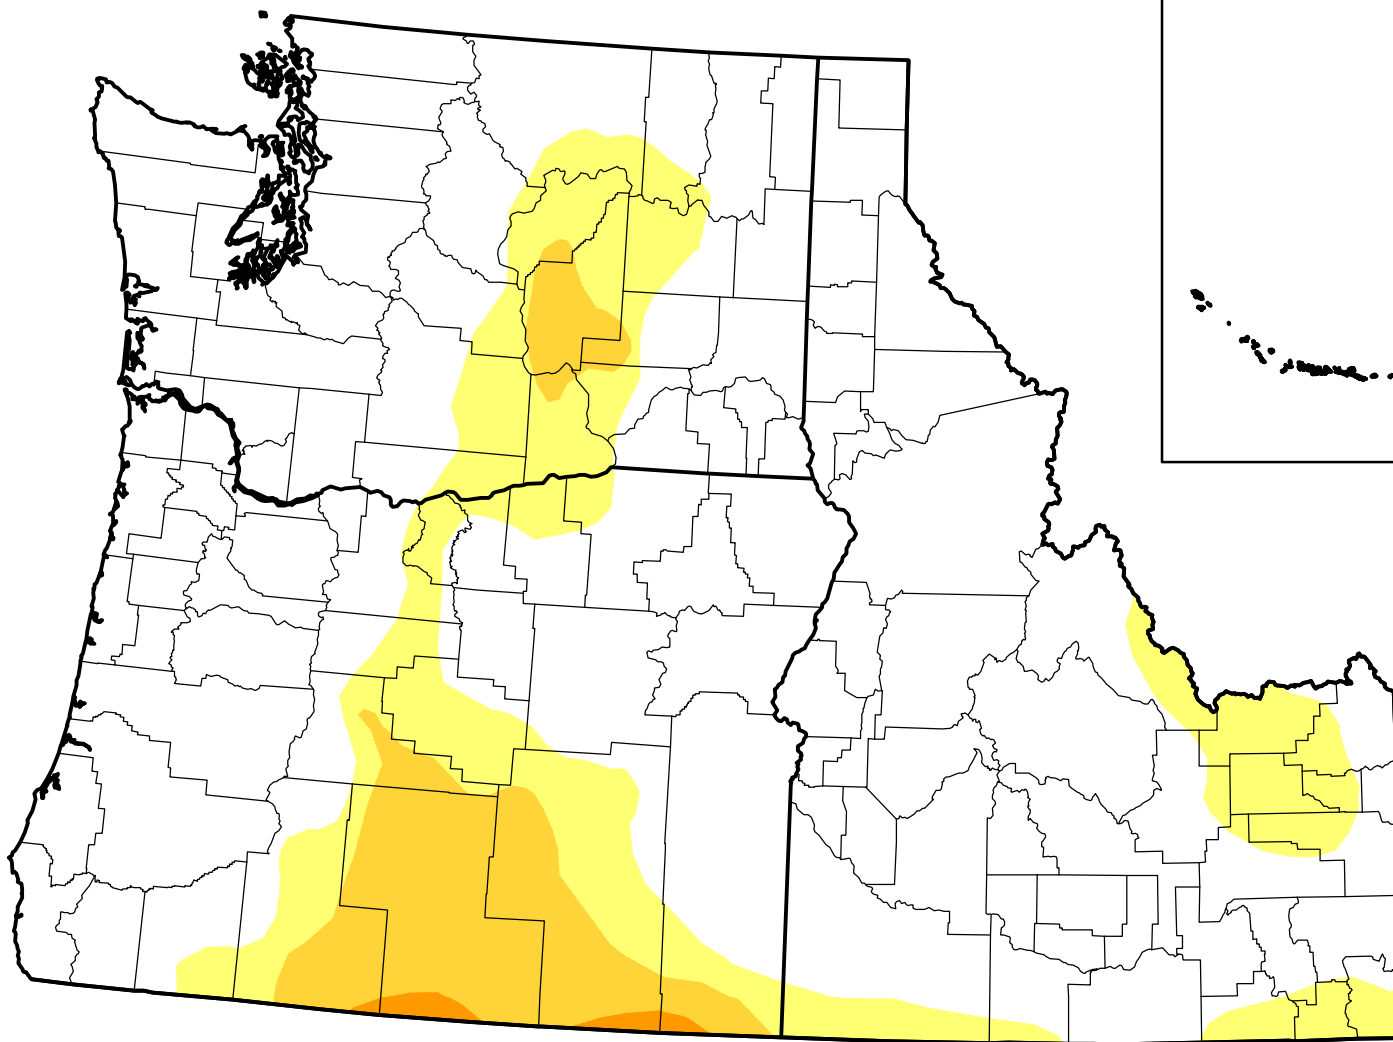

U.S. Drought Monitor Class Change - USDA Northwest Climate Hub

52 Week

May 22, 2012
compared to
May 26, 2011

droughtmonitor.unl.edu