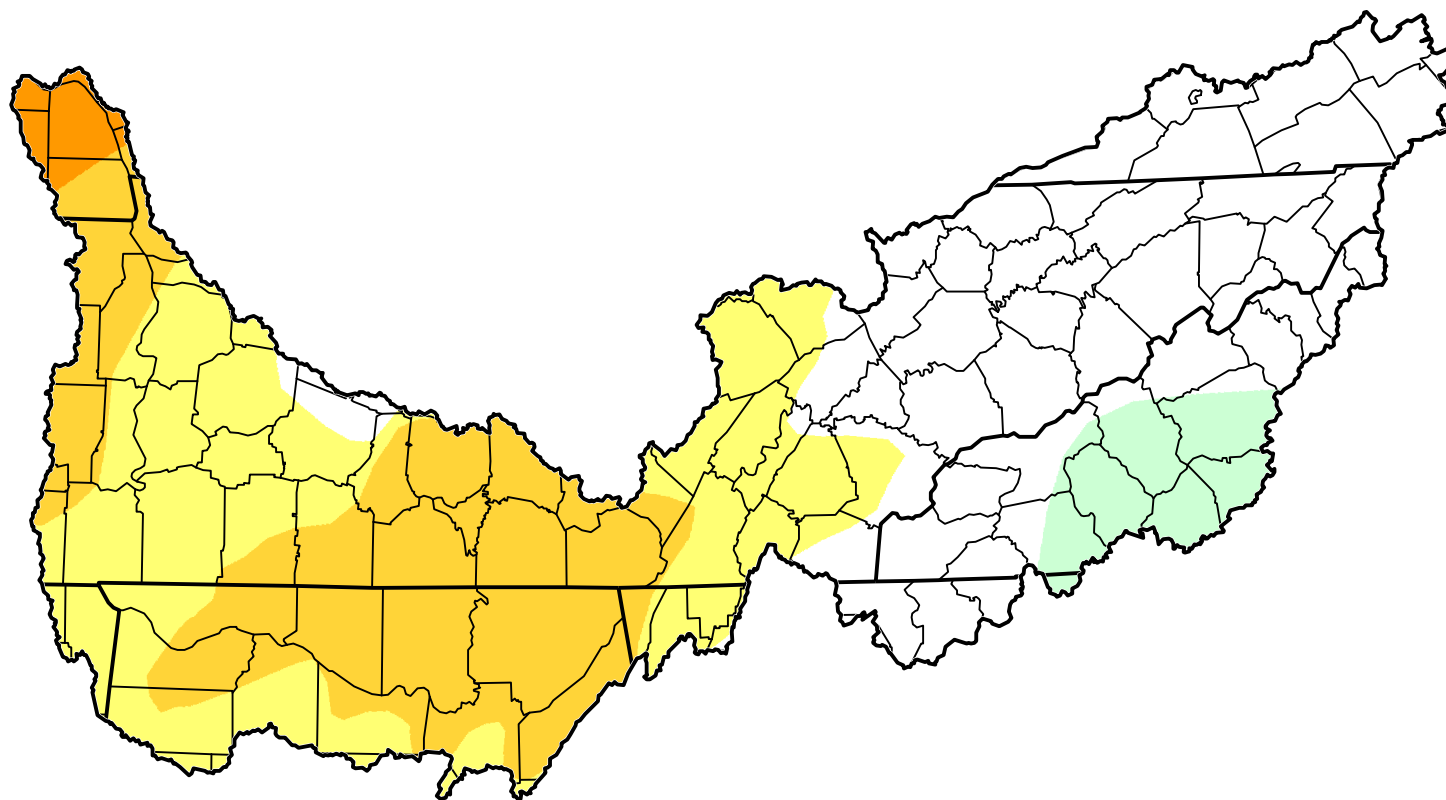

# U.S. Drought Monitor Class Change - Tennessee Watershed 3 Months

May 22, 2012  
compared to  
February 28, 2012

-  5 Class Degradation
-  4 Class Degradation
-  3 Class Degradation
-  2 Class Degradation
-  1 Class Degradation
-  No Change
-  1 Class Improvement
-  2 Class Improvement
-  3 Class Improvement
-  4 Class Improvement
-  5 Class Improvement