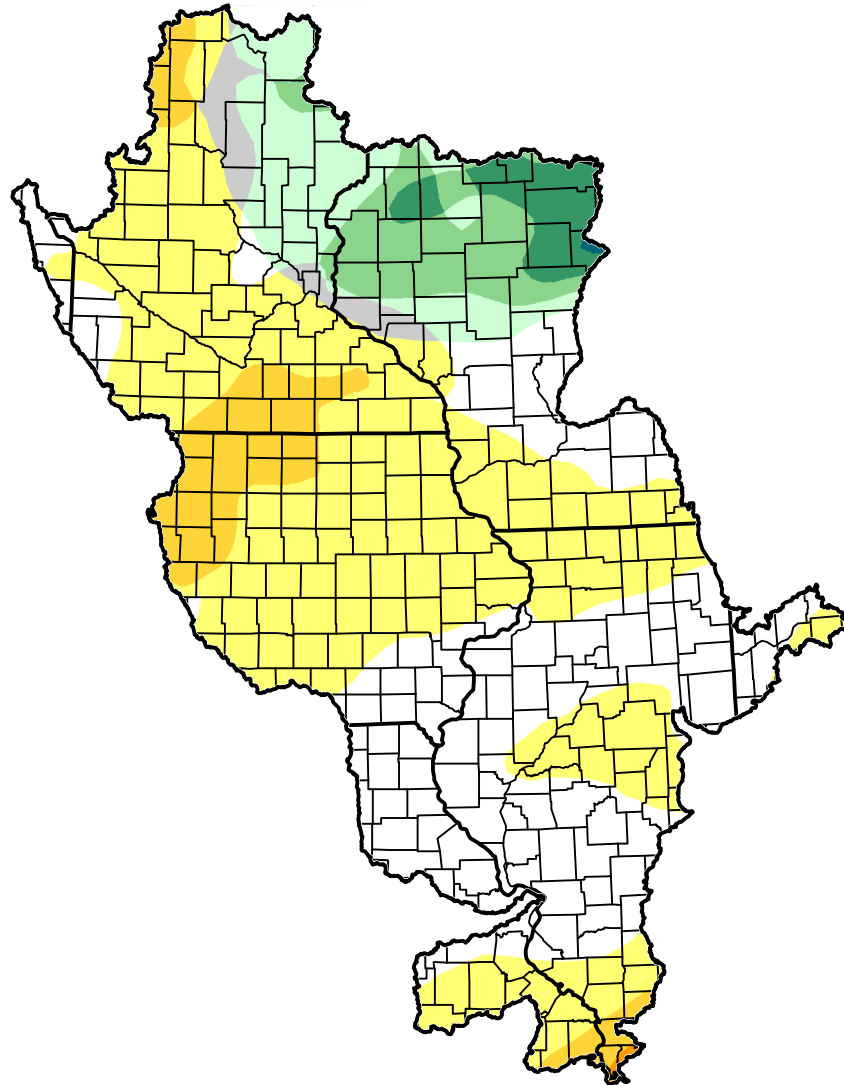

U.S. Drought Monitor Class Change - Upper Mississippi Watershed 2 Years

May 22, 2012
compared to
May 25, 2010