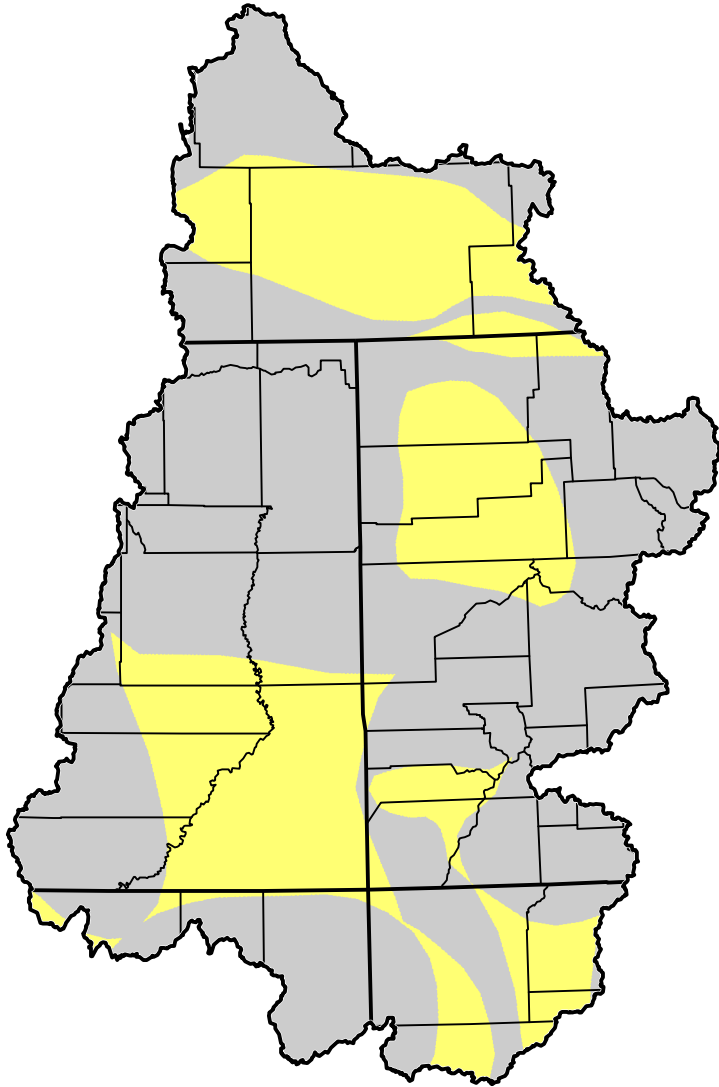

# U.S. Drought Monitor Class Change - Upper Colorado Watershed

1 Week

-  5 Class Degradation
-  4 Class Degradation
-  3 Class Degradation
-  2 Class Degradation
-  1 Class Degradation
-  No Change
-  1 Class Improvement
-  2 Class Improvement
-  3 Class Improvement
-  4 Class Improvement
-  5 Class Improvement

May 22, 2012  
compared to  
May 15, 2012