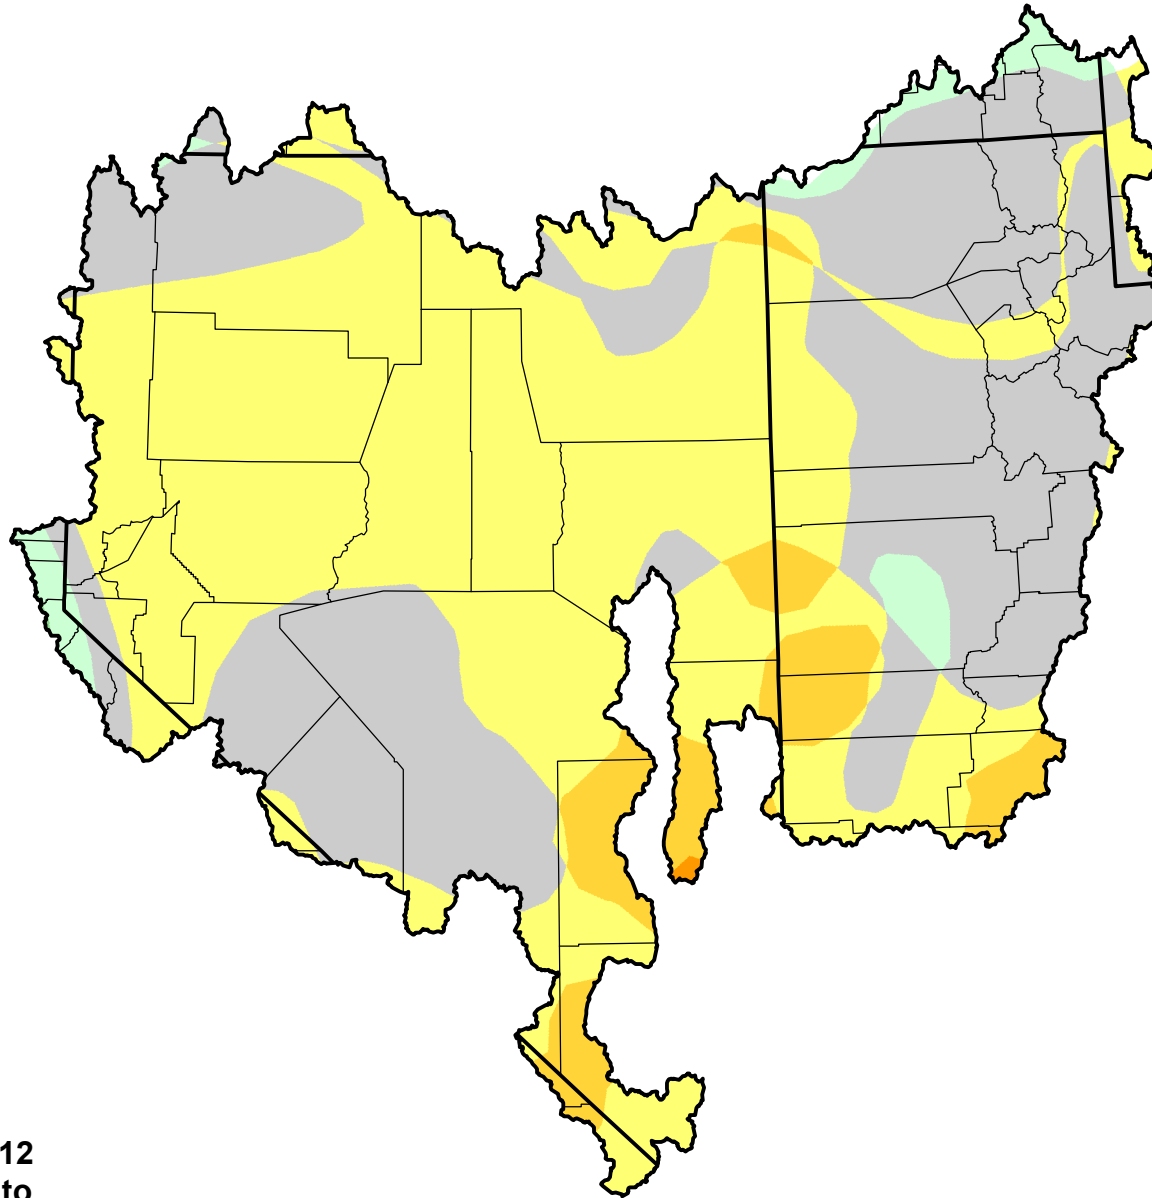

# U.S. Drought Monitor Class Change - Great Basin Watershed

13 Week

May 22, 2012  
compared to  
February 23, 2012

[droughtmonitor.unl.edu](http://droughtmonitor.unl.edu)

-  5 Class Degradation
-  4 Class Degradation
-  3 Class Degradation
-  2 Class Degradation
-  1 Class Degradation
-  No Change
-  1 Class Improvement
-  2 Class Improvement
-  3 Class Improvement
-  4 Class Improvement
-  5 Class Improvement