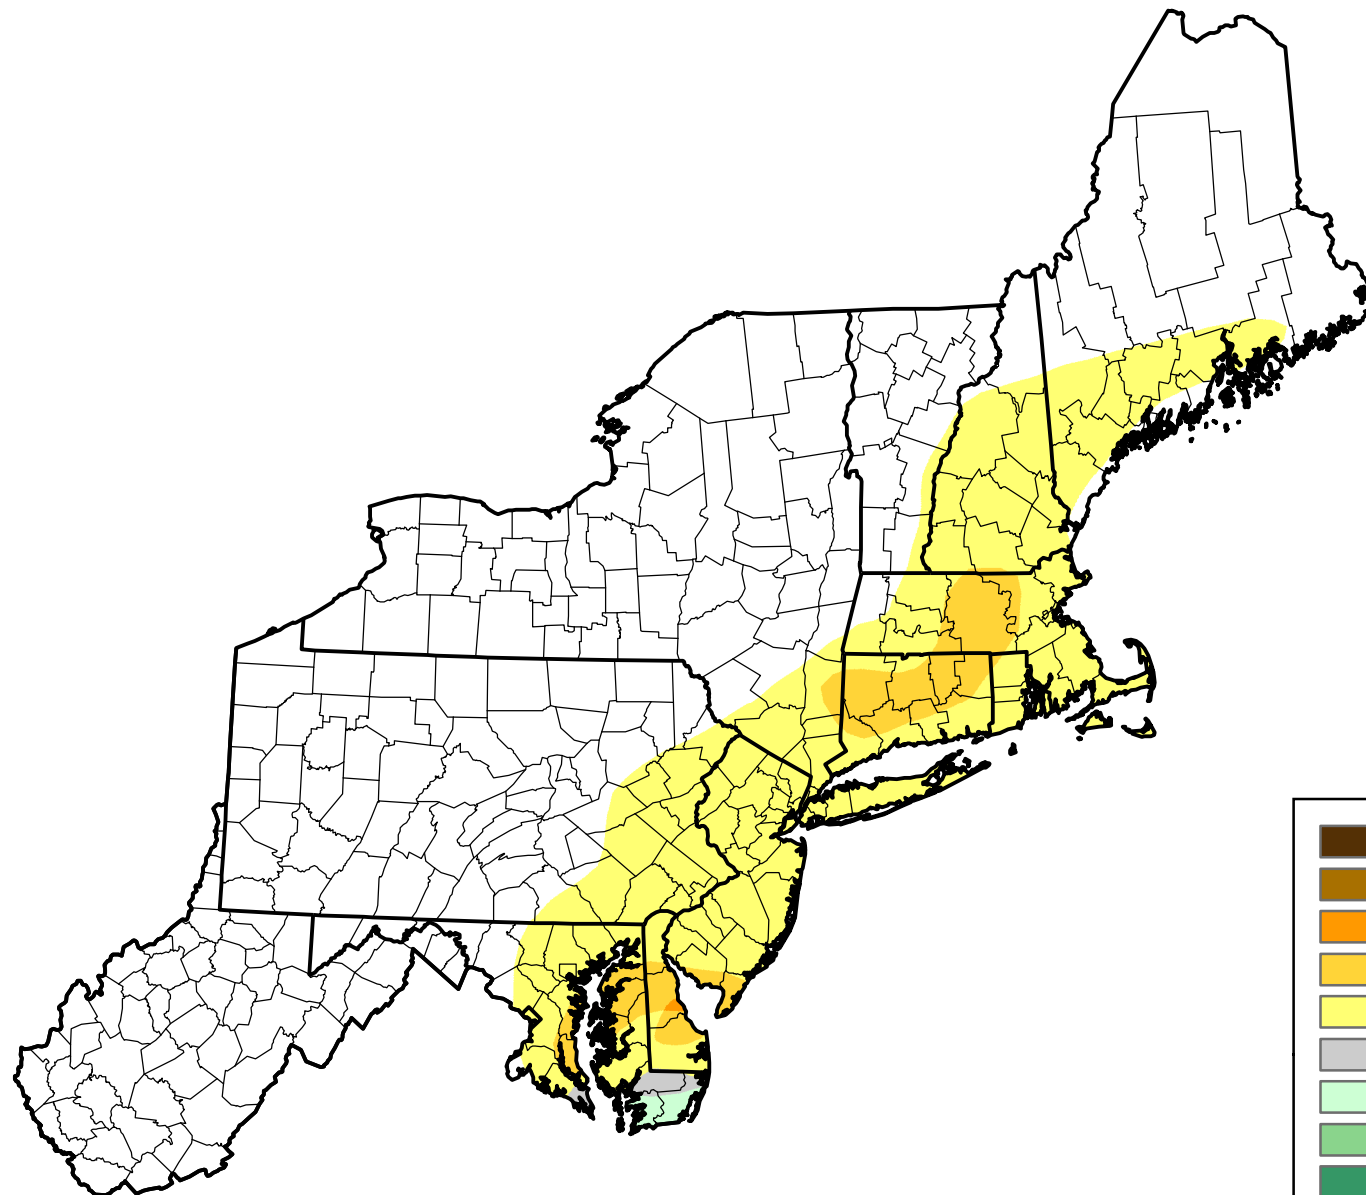

U.S. Drought Monitor Class Change - Northeast

52 Week

May 22, 2012
compared to
May 26, 2011

droughtmonitor.unl.edu