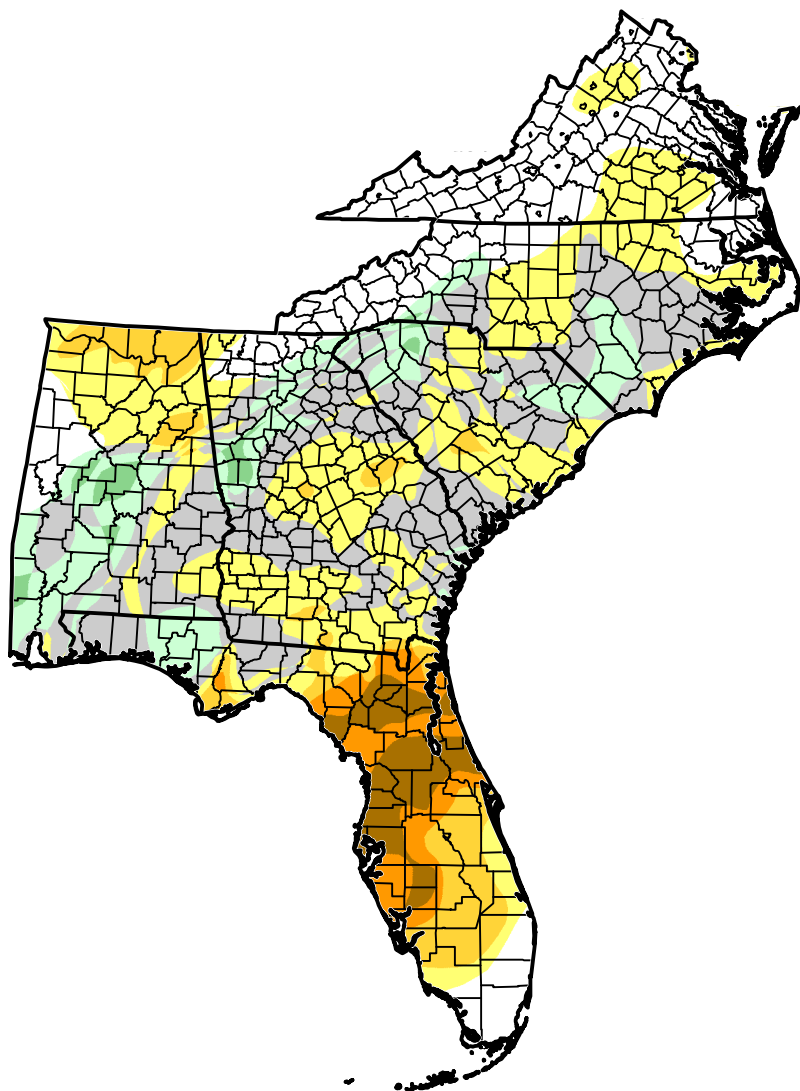

# U.S. Drought Monitor Class Change - Southeast 6 Months

May 22, 2012  
compared to  
December 6, 2011