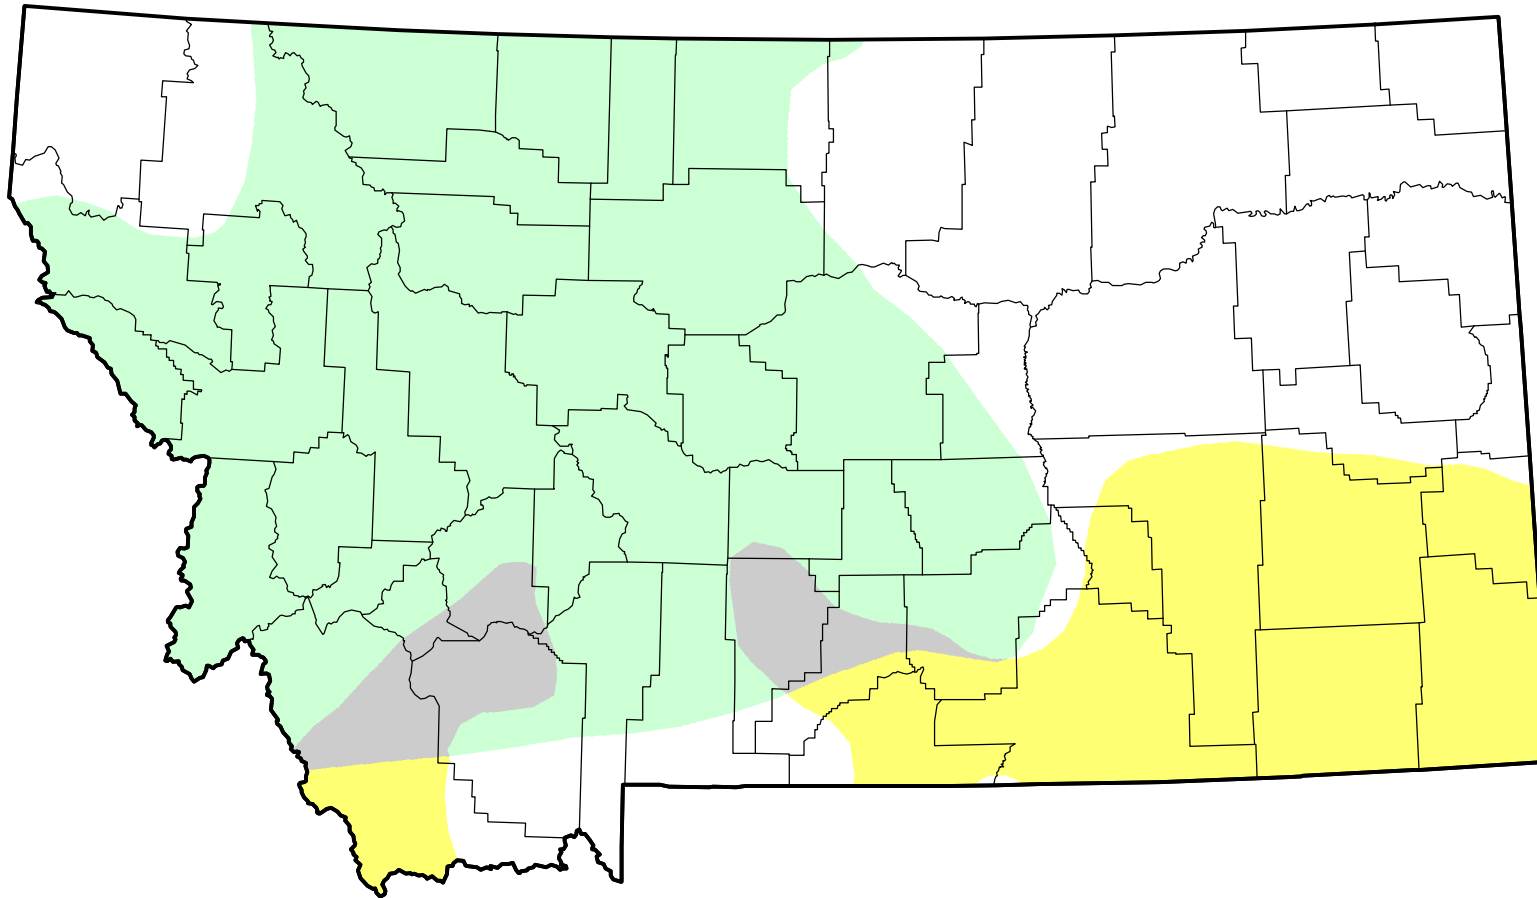

U.S. Drought Monitor Class Change - Montana

Start of Water Year

May 29, 2012
compared to
September 29, 2011

droughtmonitor.unl.edu

- 5 Class Degradation
- 4 Class Degradation
- 3 Class Degradation
- 2 Class Degradation
- 1 Class Degradation
- No Change
- 1 Class Improvement
- 2 Class Improvement
- 3 Class Improvement
- 4 Class Improvement
- 5 Class Improvement