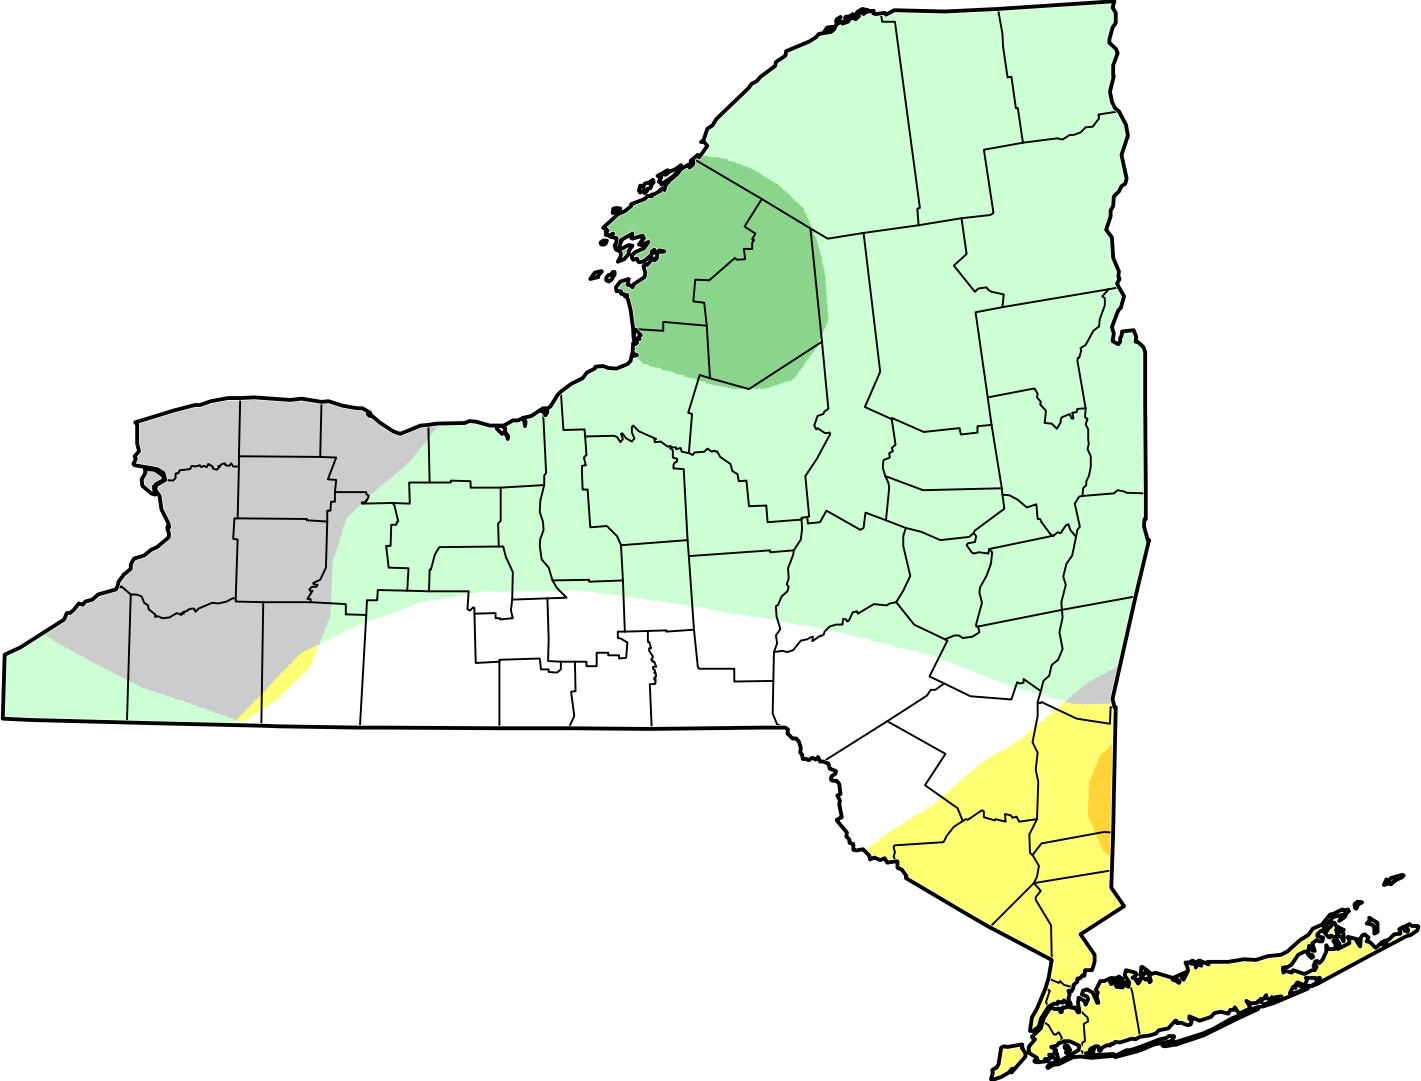

U.S. Drought Monitor Class Change - New York 2 Years

-  5 Class Degradation
-  4 Class Degradation
-  3 Class Degradation
-  2 Class Degradation
-  1 Class Degradation
-  No Change
-  1 Class Improvement
-  2 Class Improvement
-  3 Class Improvement
-  4 Class Improvement
-  5 Class Improvement