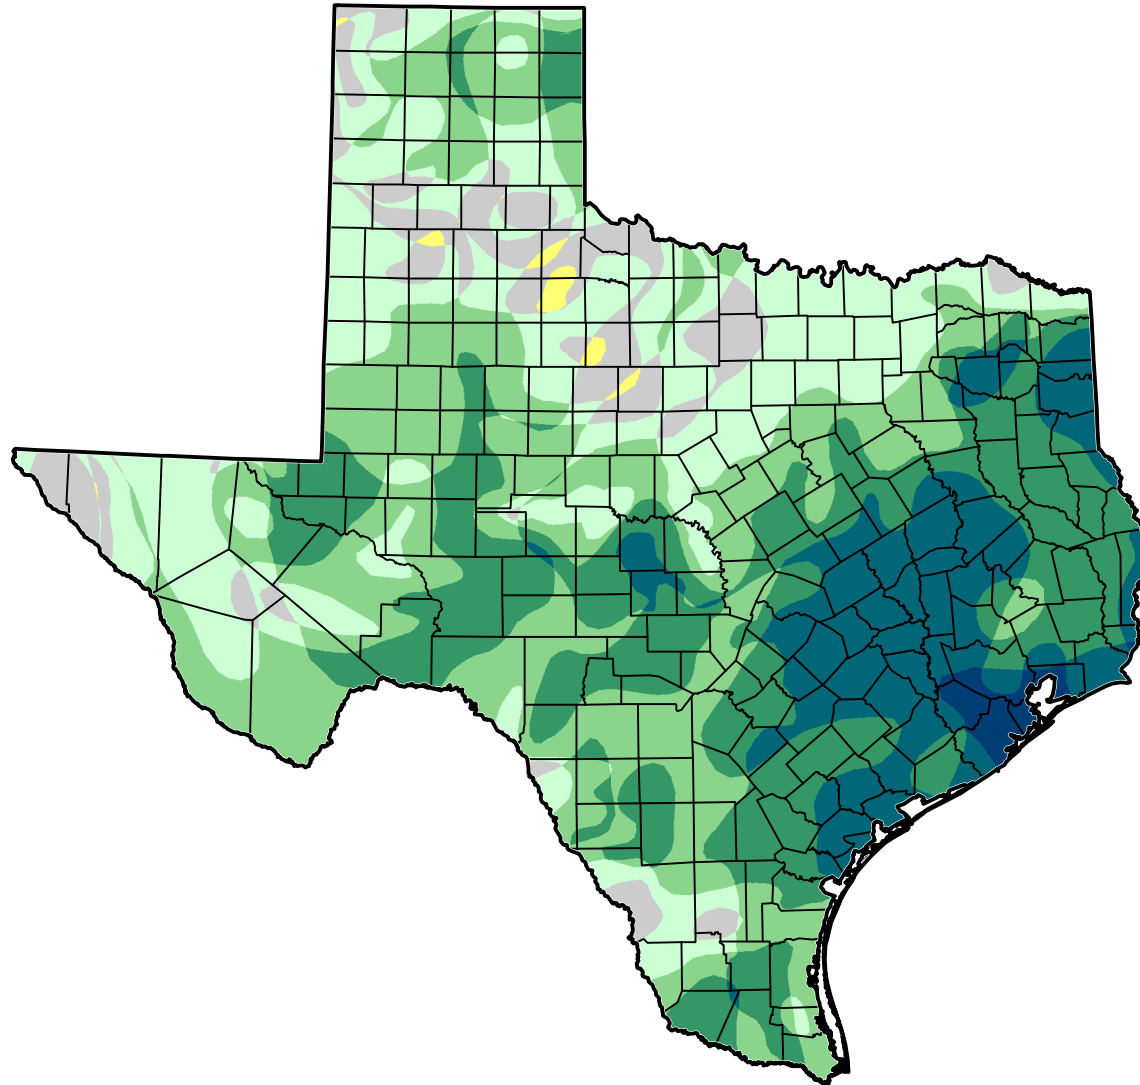

U.S. Drought Monitor Class Change - Texas 6 Months

**May 29, 2012
compared to
December 13, 2011**

-  5 Class Degradation
-  4 Class Degradation
-  3 Class Degradation
-  2 Class Degradation
-  1 Class Degradation
-  No Change
-  1 Class Improvement
-  2 Class Improvement
-  3 Class Improvement
-  4 Class Improvement
-  5 Class Improvement