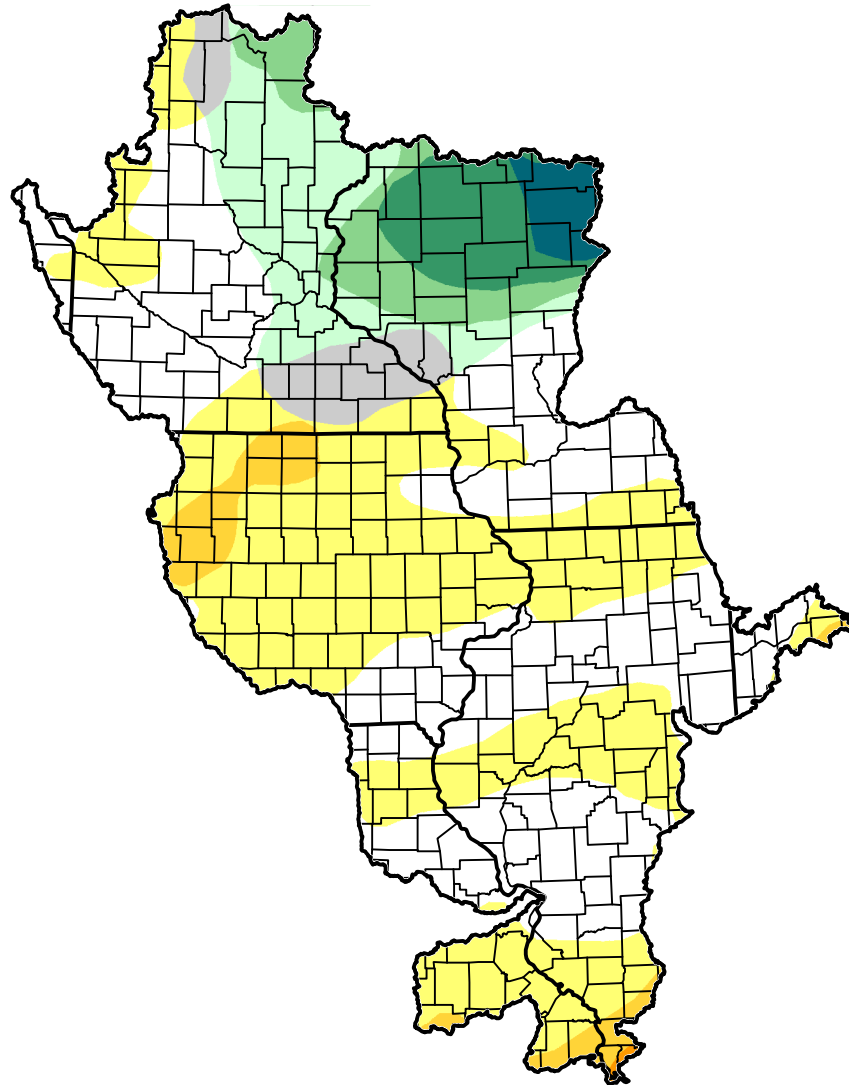

U.S. Drought Monitor Class Change - Upper Mississippi Watershed 2 Years

May 29, 2012
compared to
June 1, 2010

- 5 Class Degradation
- 4 Class Degradation
- 3 Class Degradation
- 2 Class Degradation
- 1 Class Degradation
- No Change
- 1 Class Improvement
- 2 Class Improvement
- 3 Class Improvement
- 4 Class Improvement
- 5 Class Improvement