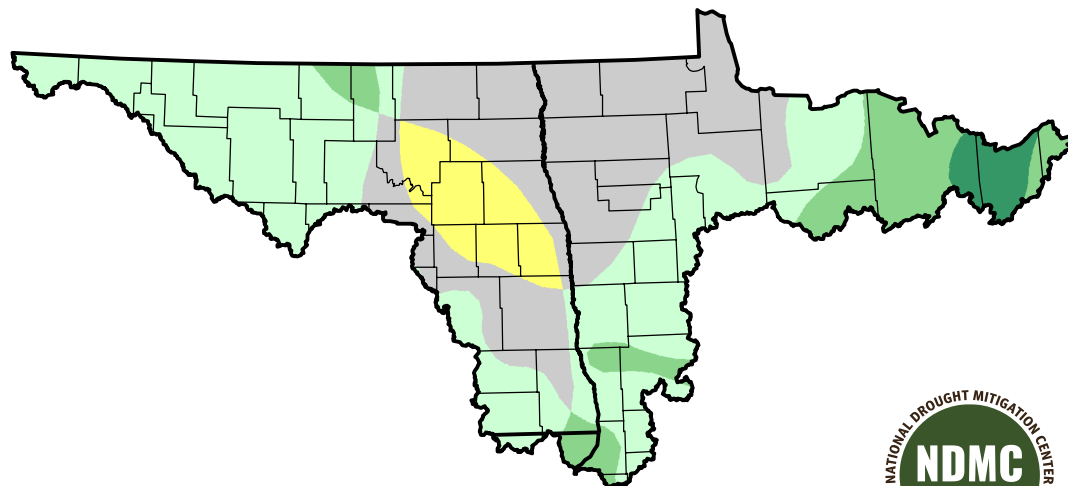

U.S. Drought Monitor Class Change - Souris-Red-Rainy Watershed

13 Week

**May 29, 2012
compared to
March 1, 2012**

droughtmonitor.unl.edu

	5 Class Degradation
	4 Class Degradation
	3 Class Degradation
	2 Class Degradation
	1 Class Degradation
	No Change
	1 Class Improvement
	2 Class Improvement
	3 Class Improvement
	4 Class Improvement
	5 Class Improvement