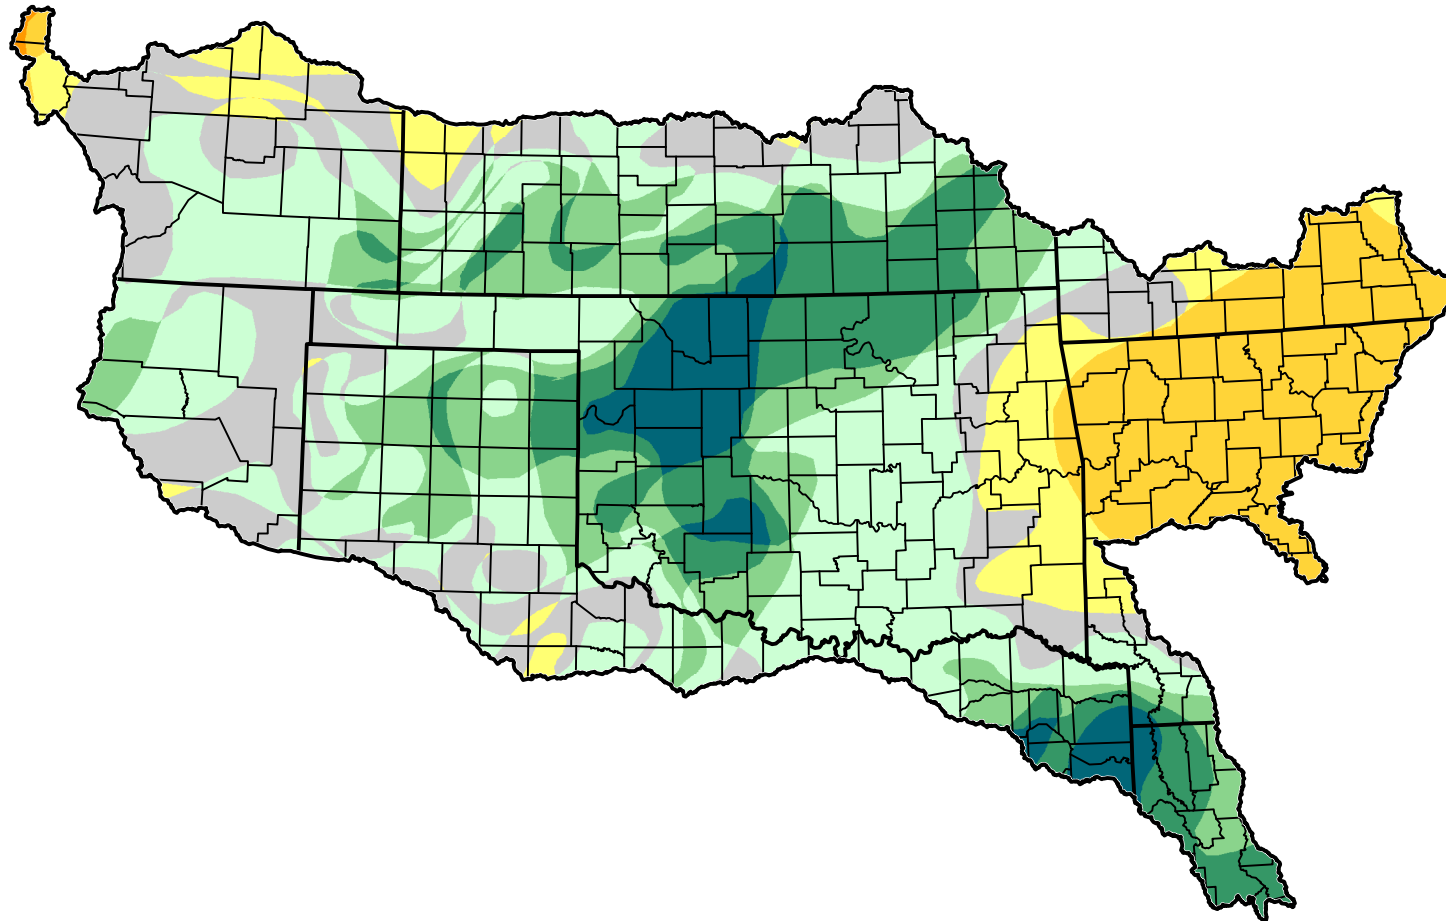

# U.S. Drought Monitor Class Change - Arkansas-White-Red Watershed 6 Months

May 29, 2012  
compared to  
December 13, 2011