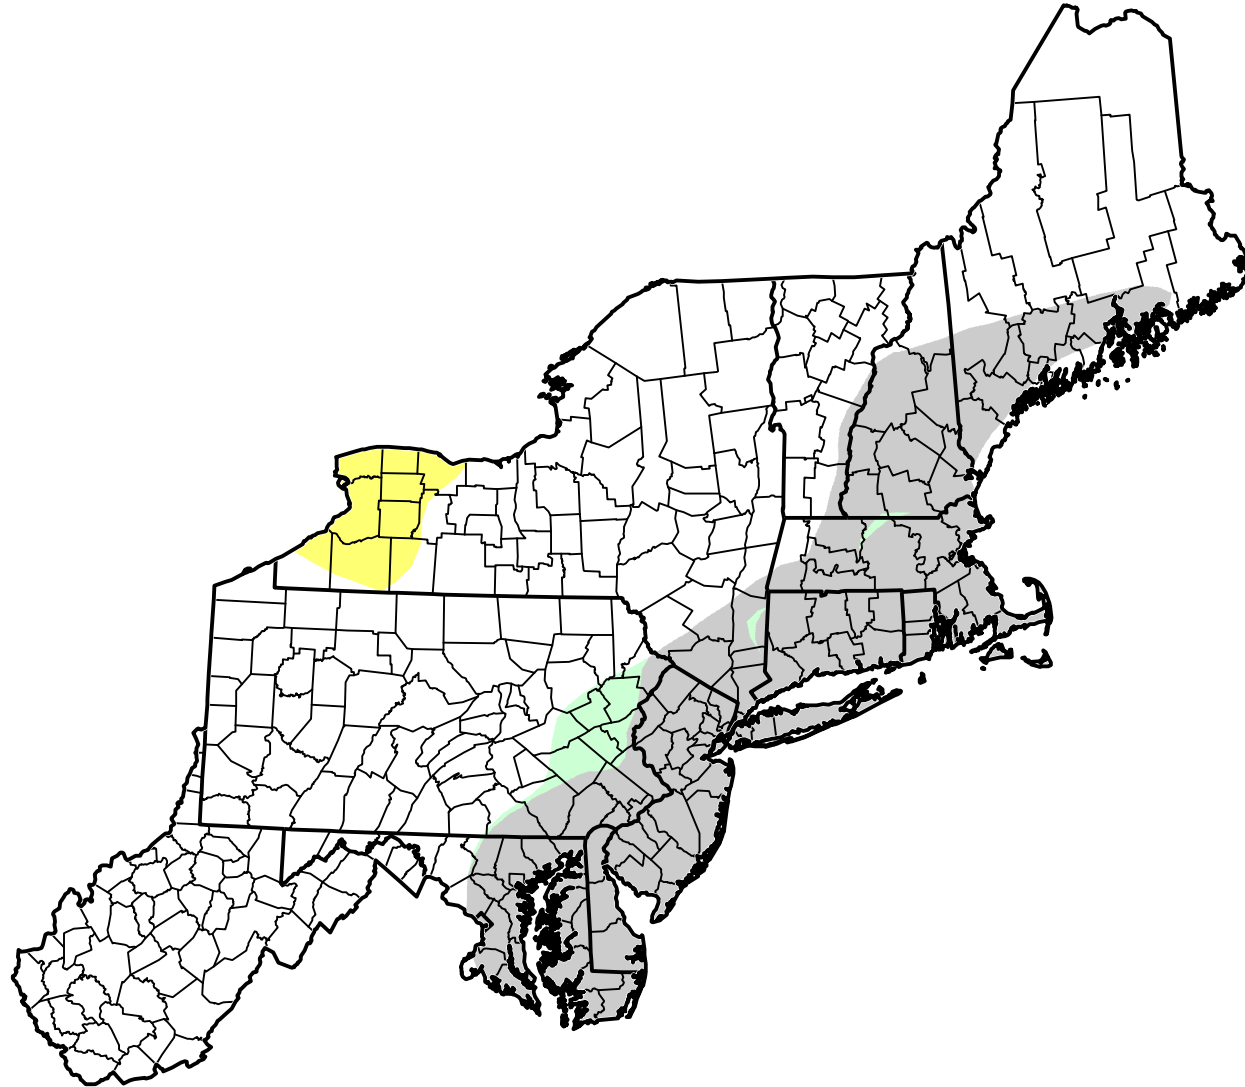

U.S. Drought Monitor Class Change - Northeast

1 Week

May 29, 2012
compared to
May 22, 2012