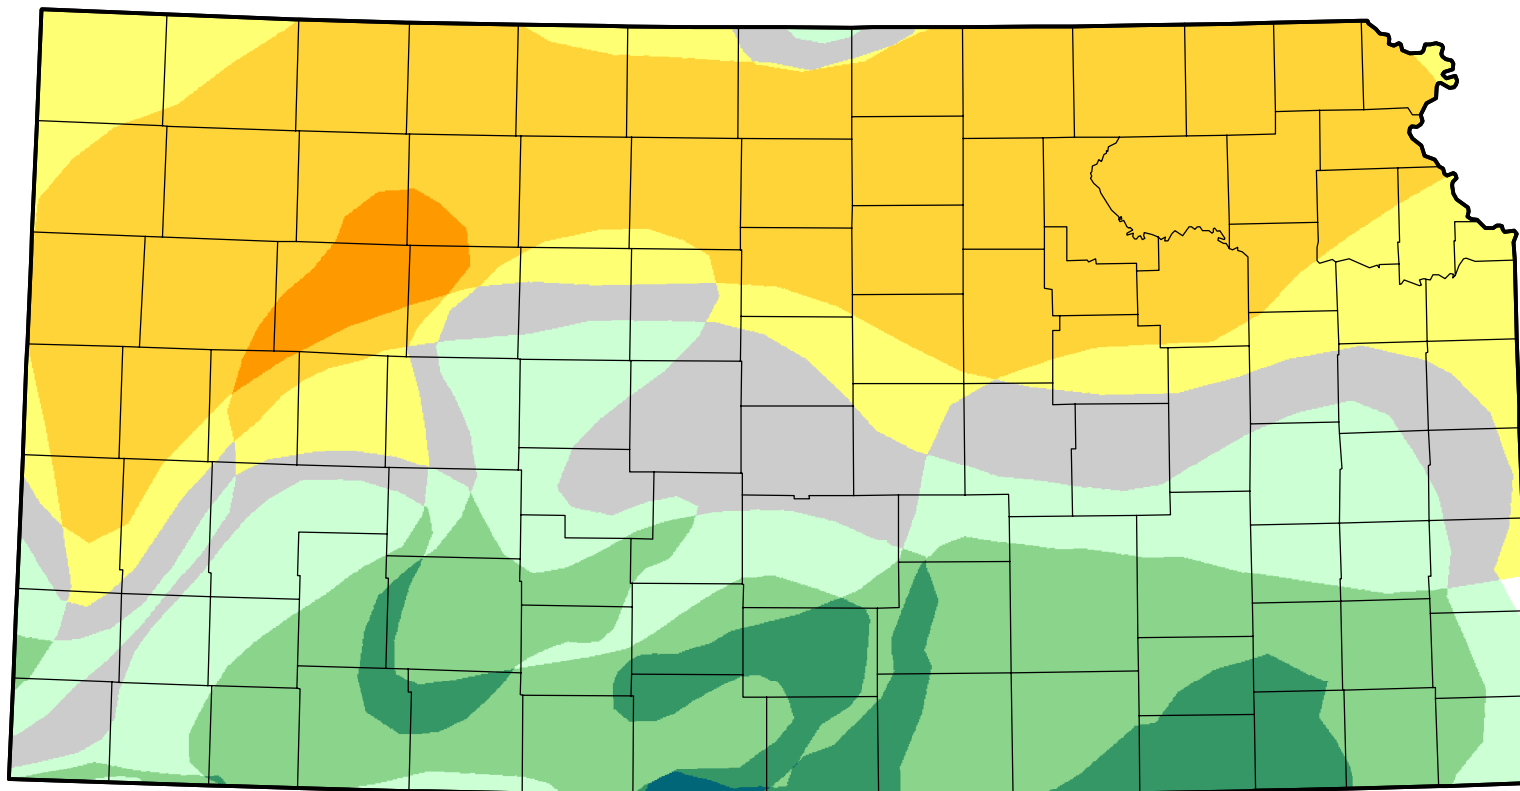

U.S. Drought Monitor Class Change - Kansas

Start of Calendar Year

June 5, 2012
compared to
January 5, 2012

droughtmonitor.unl.edu

-  5 Class Degradation
-  4 Class Degradation
-  3 Class Degradation
-  2 Class Degradation
-  1 Class Degradation
-  No Change
-  1 Class Improvement
-  2 Class Improvement
-  3 Class Improvement
-  4 Class Improvement
-  5 Class Improvement