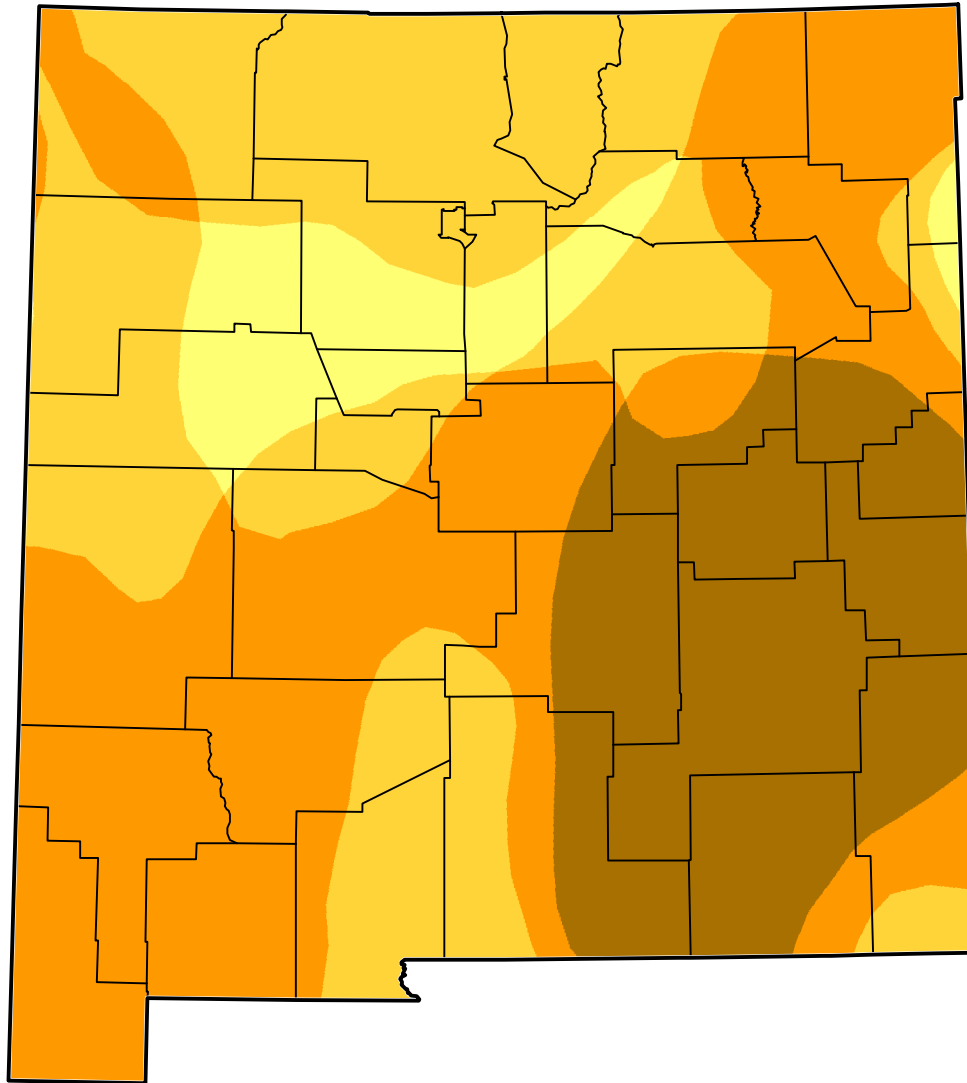

U.S. Drought Monitor Class Change - New Mexico

2 Years

June 5, 2012
compared to
June 8, 2010

- 5 Class Degradation
- 4 Class Degradation
- 3 Class Degradation
- 2 Class Degradation
- 1 Class Degradation
- No Change
- 1 Class Improvement
- 2 Class Improvement
- 3 Class Improvement
- 4 Class Improvement
- 5 Class Improvement