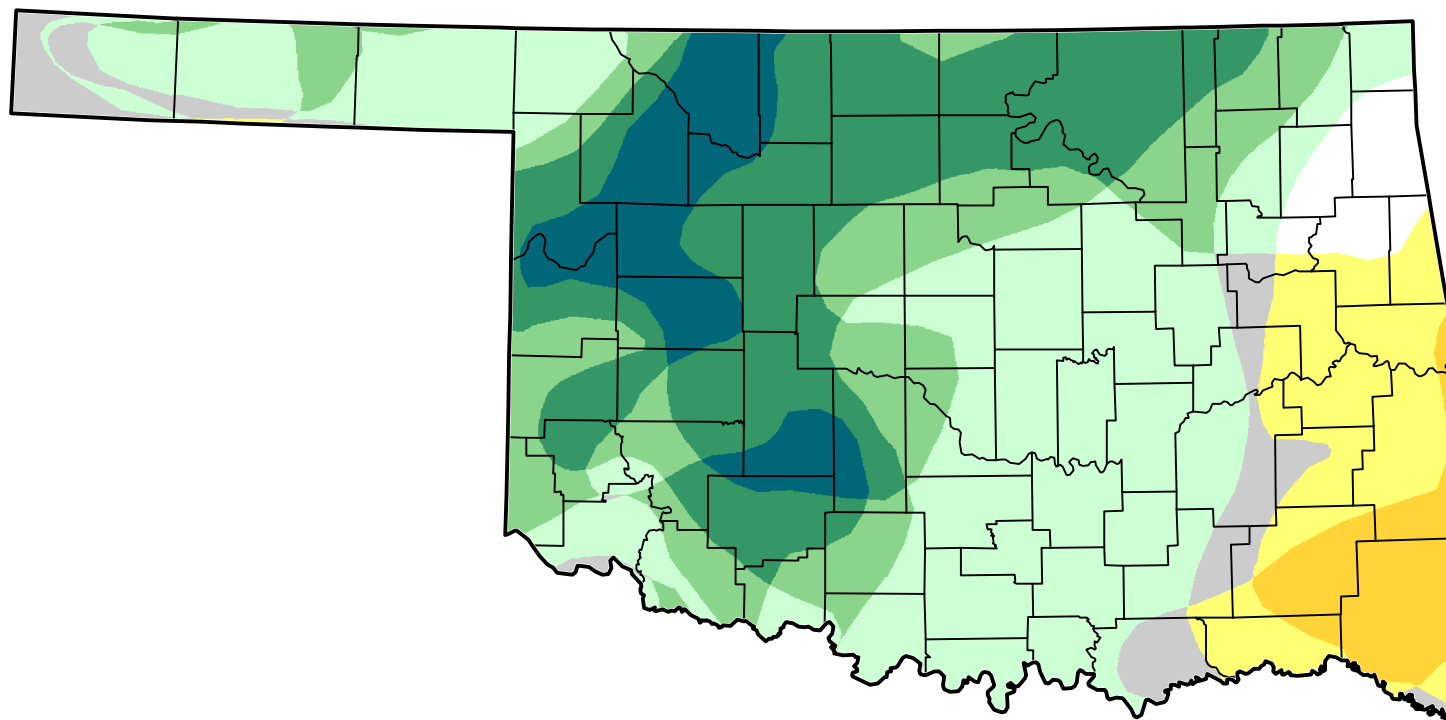

U.S. Drought Monitor Class Change - Oklahoma 6 Months

-  5 Class Degradation
-  4 Class Degradation
-  3 Class Degradation
-  2 Class Degradation
-  1 Class Degradation
-  No Change
-  1 Class Improvement
-  2 Class Improvement
-  3 Class Improvement
-  4 Class Improvement
-  5 Class Improvement