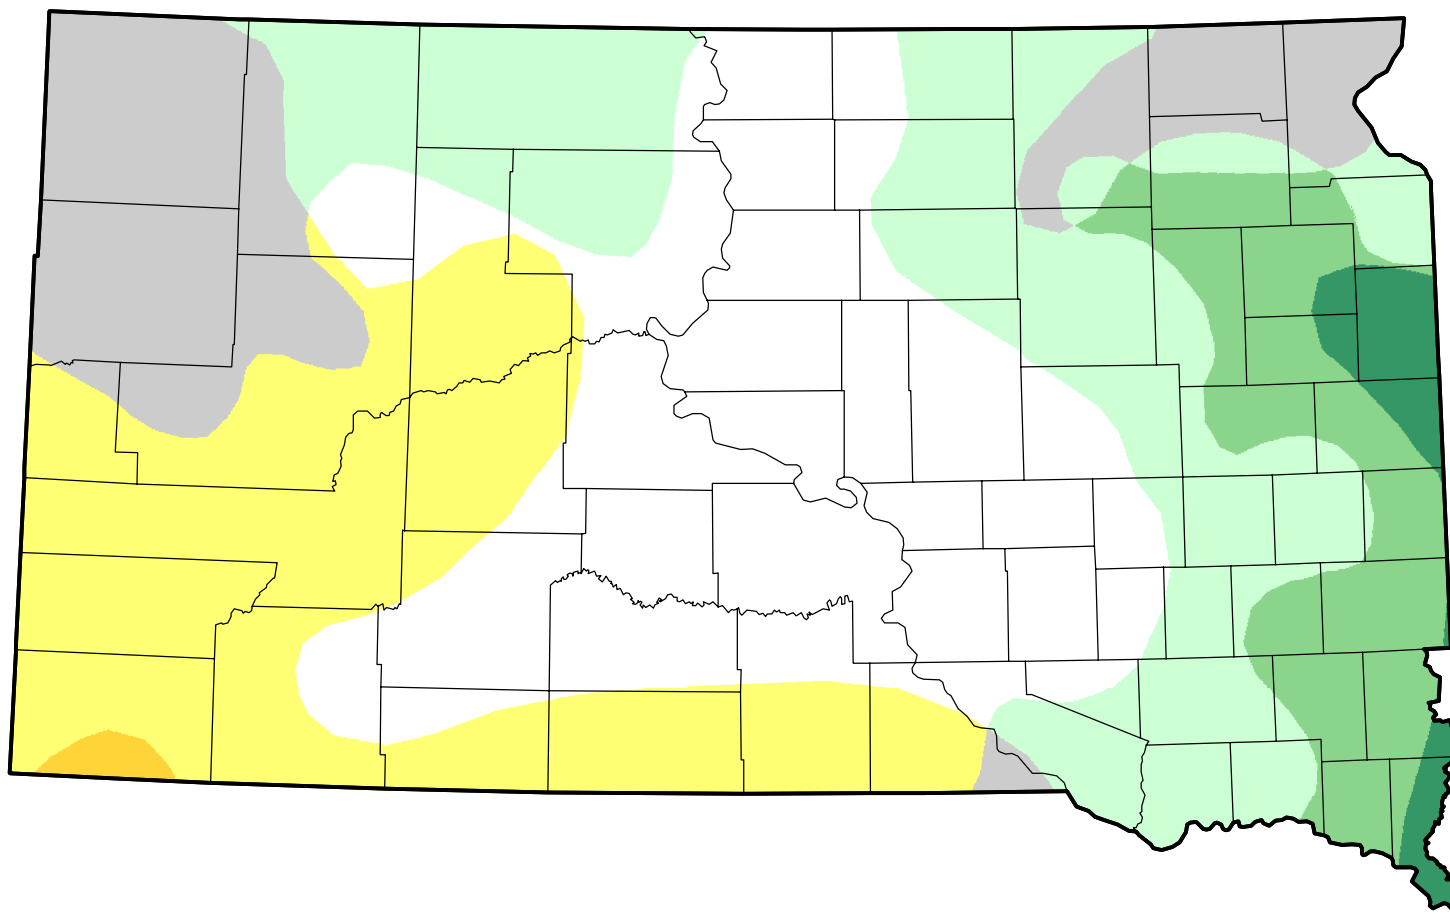

U.S. Drought Monitor Class Change - South Dakota 26 Week

June 5, 2012
compared to
December 8, 2011

droughtmonitor.unl.edu

-  5 Class Degradation
-  4 Class Degradation
-  3 Class Degradation
-  2 Class Degradation
-  1 Class Degradation
-  No Change
-  1 Class Improvement
-  2 Class Improvement
-  3 Class Improvement
-  4 Class Improvement
-  5 Class Improvement