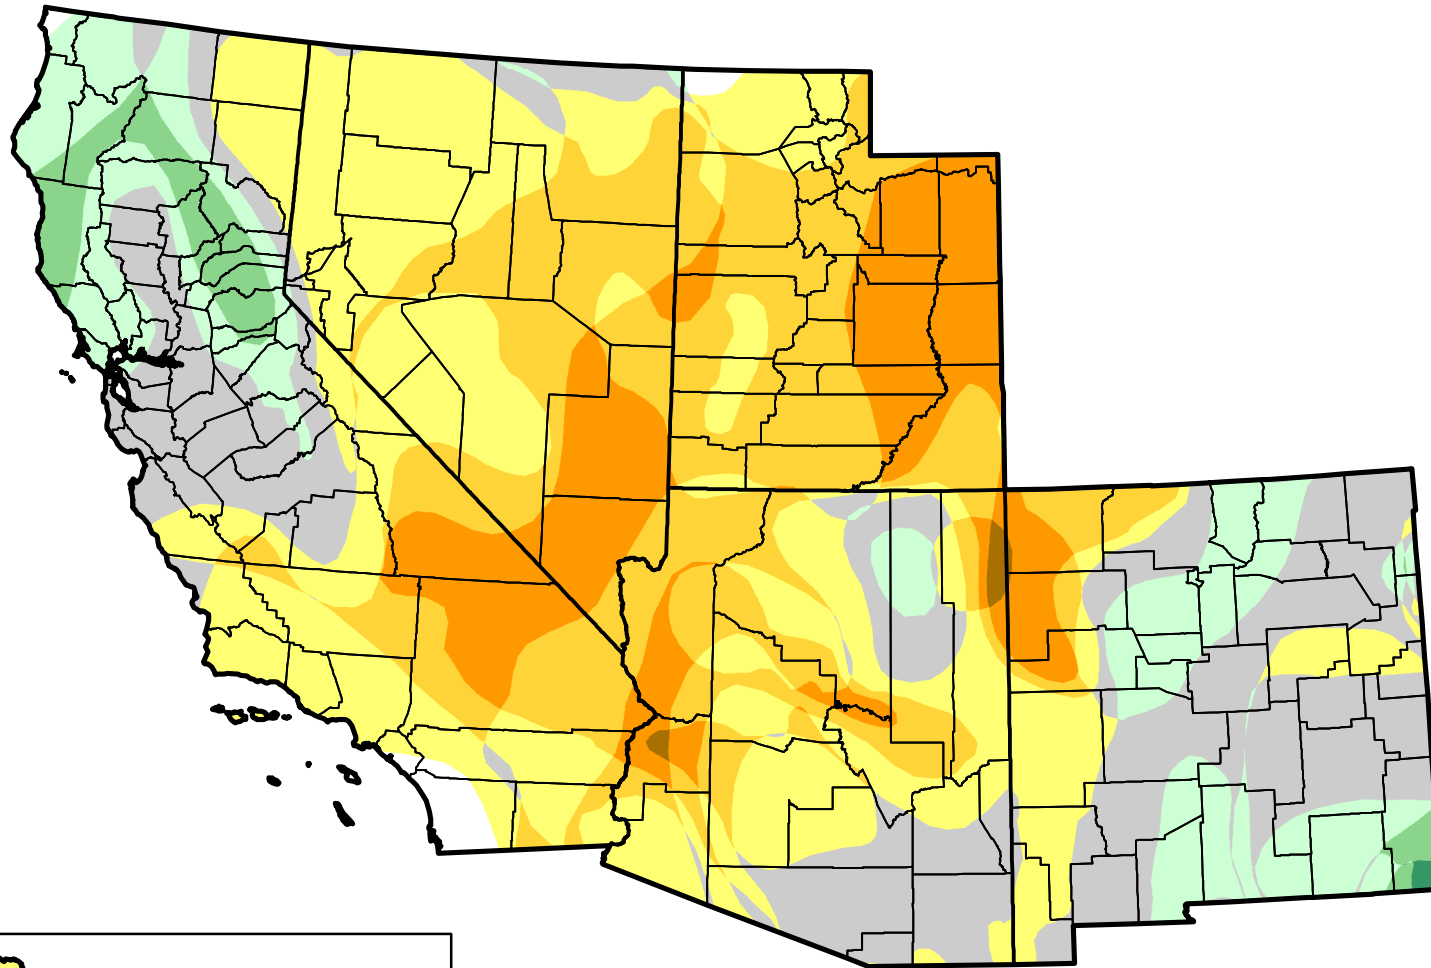

U.S. Drought Monitor Class Change - USDA Southwest Climate Hub

Start of Calendar Year

- 5 Class Degradation
- 4 Class Degradation
- 3 Class Degradation
- 2 Class Degradation
- 1 Class Degradation
- No Change
- 1 Class Improvement
- 2 Class Improvement
- 3 Class Improvement
- 4 Class Improvement
- 5 Class Improvement

June 5, 2012
compared to
January 3, 2012