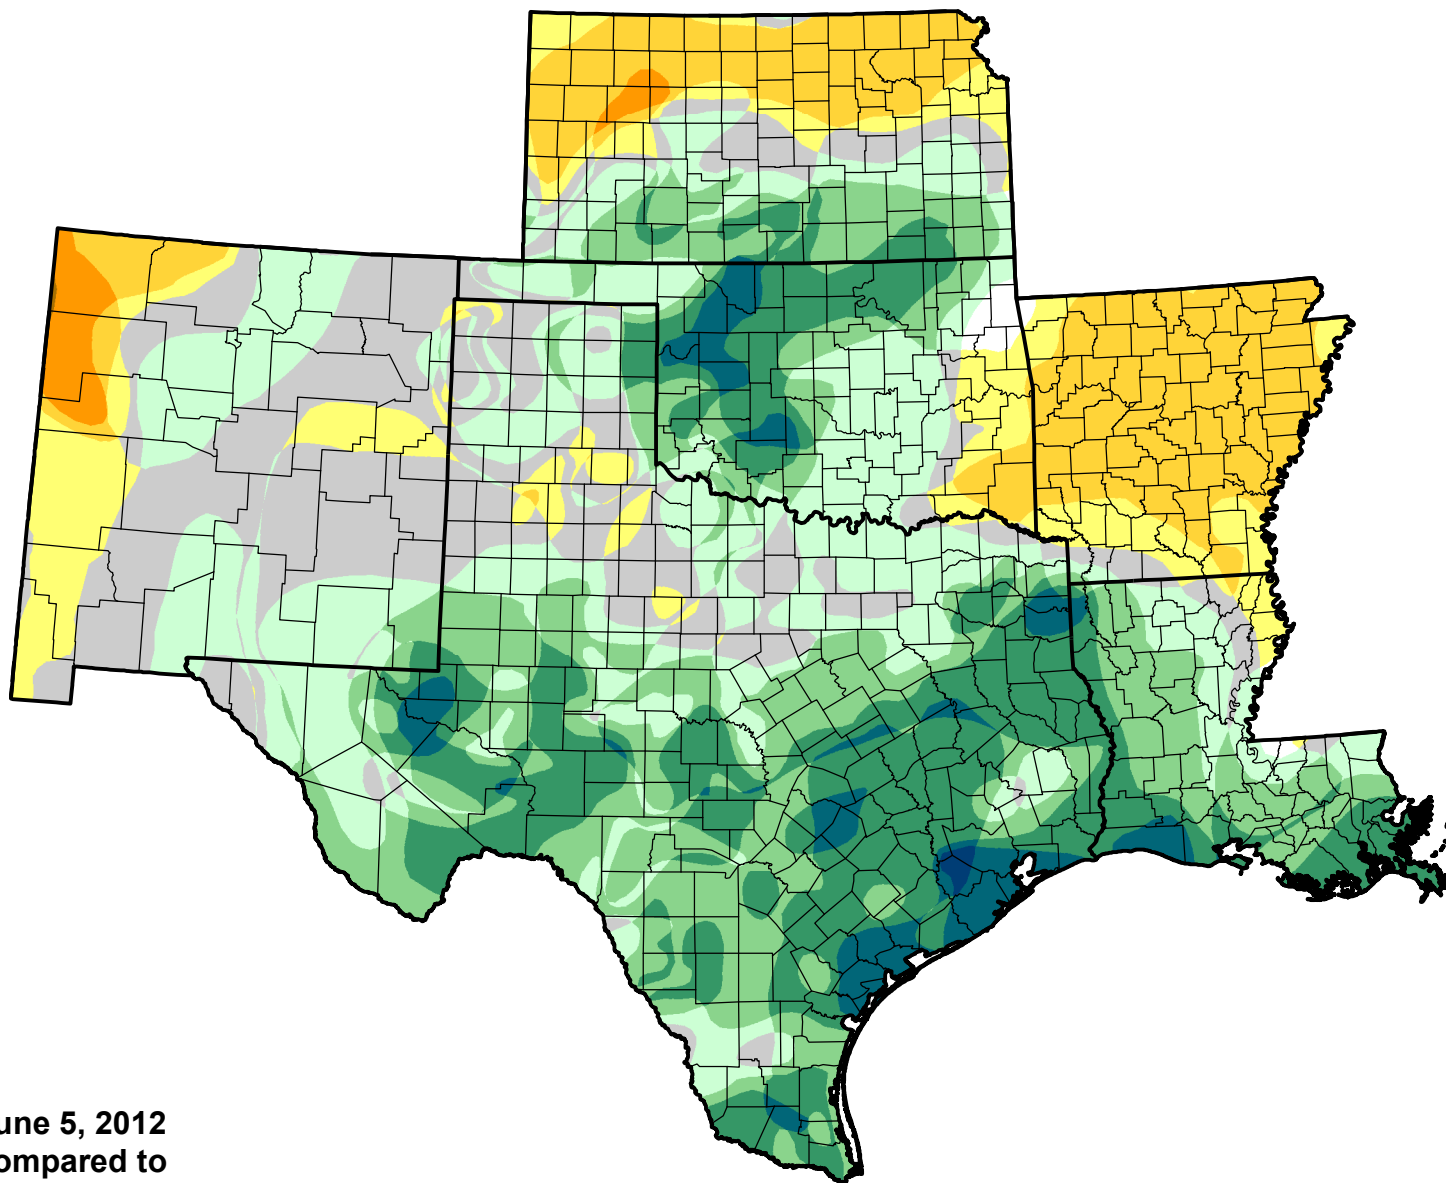

U.S. Drought Monitor Class Change - SCIPP

Start of Calendar Year

June 5, 2012
compared to
January 5, 2012

droughtmonitor.unl.edu

-  5 Class Degradation
-  4 Class Degradation
-  3 Class Degradation
-  2 Class Degradation
-  1 Class Degradation
-  No Change
-  1 Class Improvement
-  2 Class Improvement
-  3 Class Improvement
-  4 Class Improvement
-  5 Class Improvement