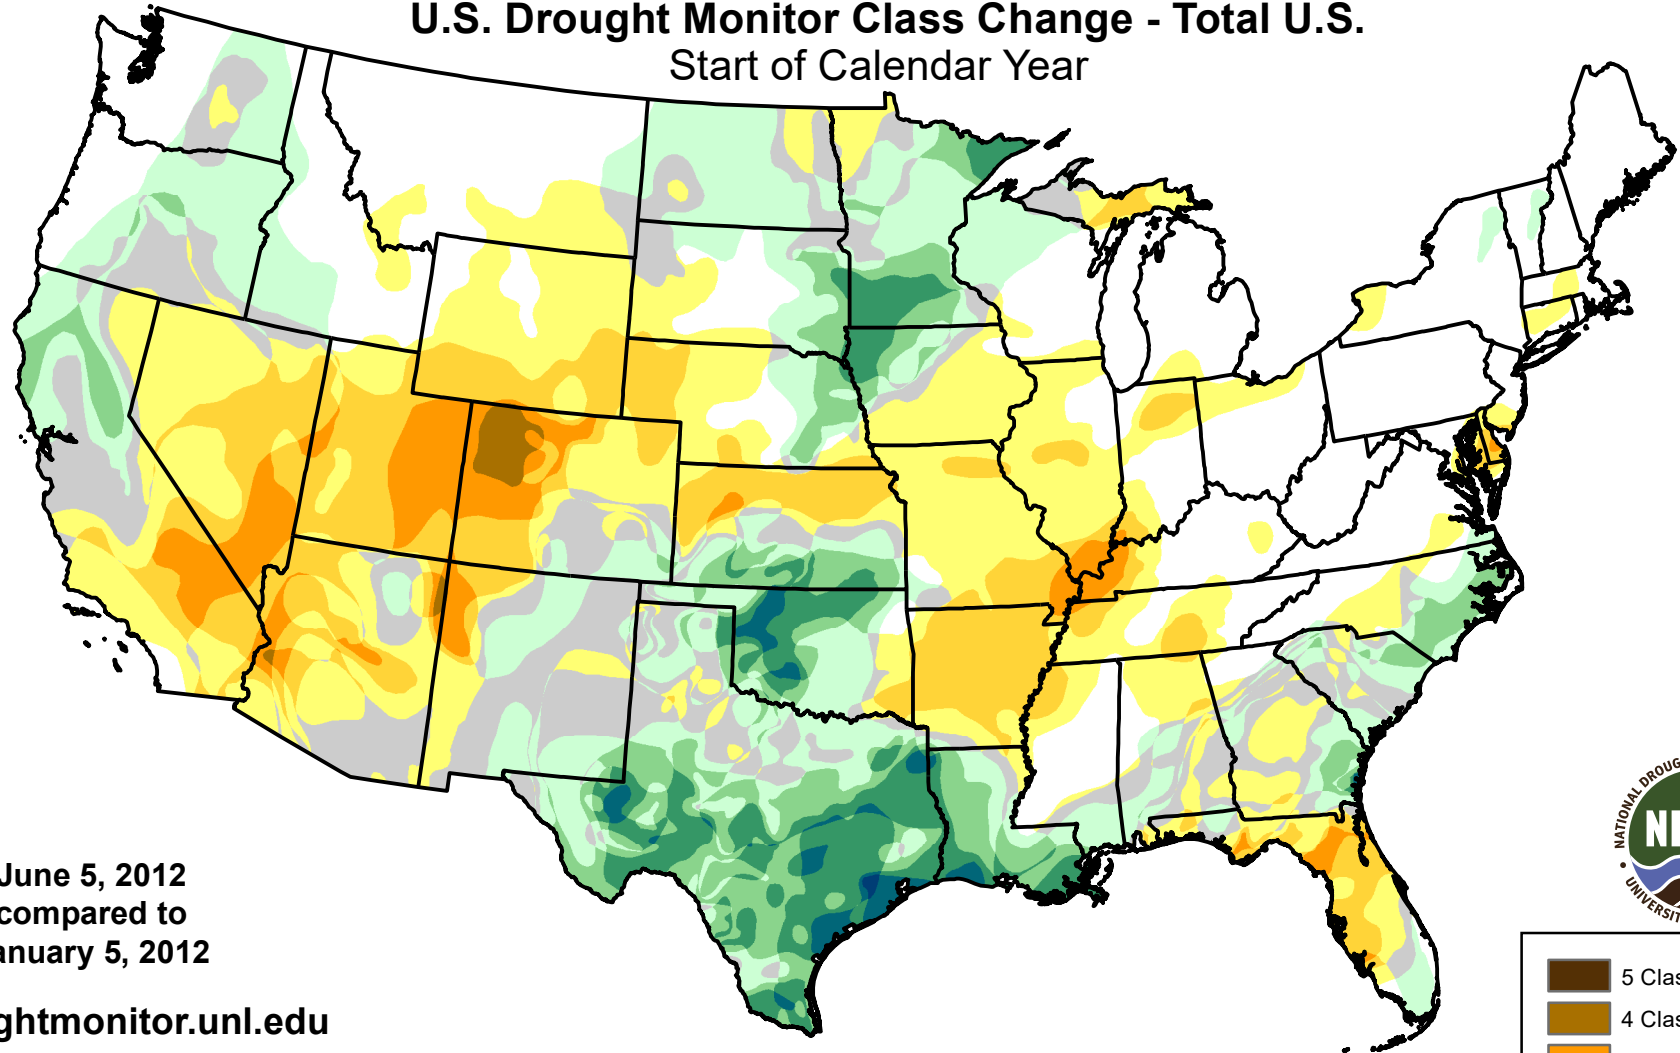

U.S. Drought Monitor Class Change - Total U.S. Start of Calendar Year

June 5, 2012
compared to
January 5, 2012

droughtmonitor.unl.edu

-  5 Class Degradation
-  4 Class Degradation
-  3 Class Degradation
-  2 Class Degradation
-  1 Class Degradation
-  No Change
-  1 Class Improvement
-  2 Class Improvement
-  3 Class Improvement
-  4 Class Improvement
-  5 Class Improvement