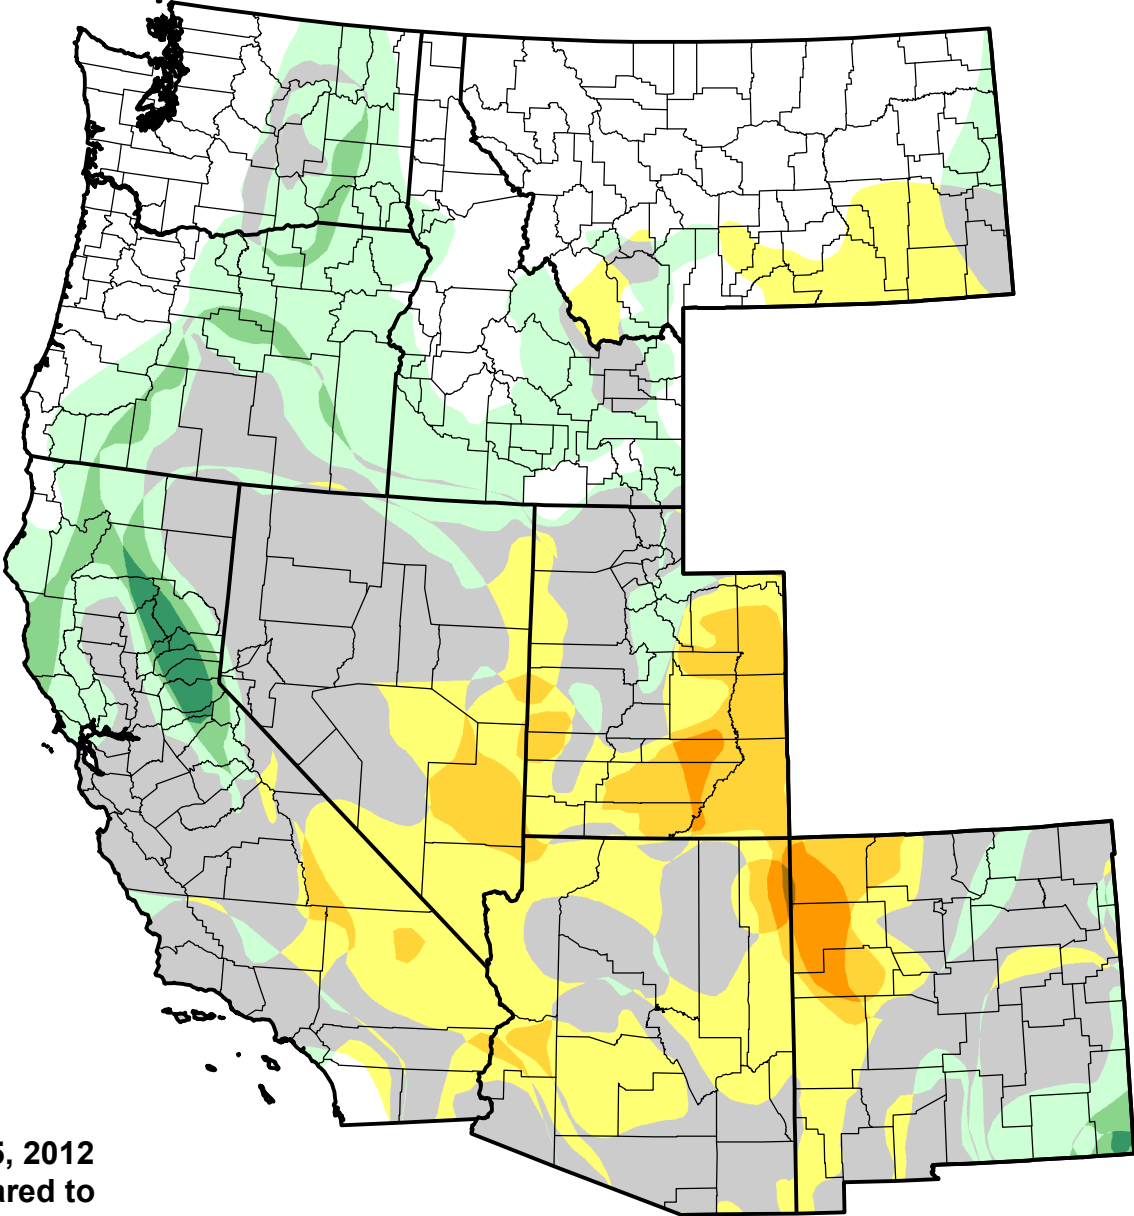

U.S. Drought Monitor Class Change - West 13 Week

June 5, 2012
compared to
March 8, 2012

droughtmonitor.unl.edu

-  5 Class Degradation
-  4 Class Degradation
-  3 Class Degradation
-  2 Class Degradation
-  1 Class Degradation
-  No Change
-  1 Class Improvement
-  2 Class Improvement
-  3 Class Improvement
-  4 Class Improvement
-  5 Class Improvement