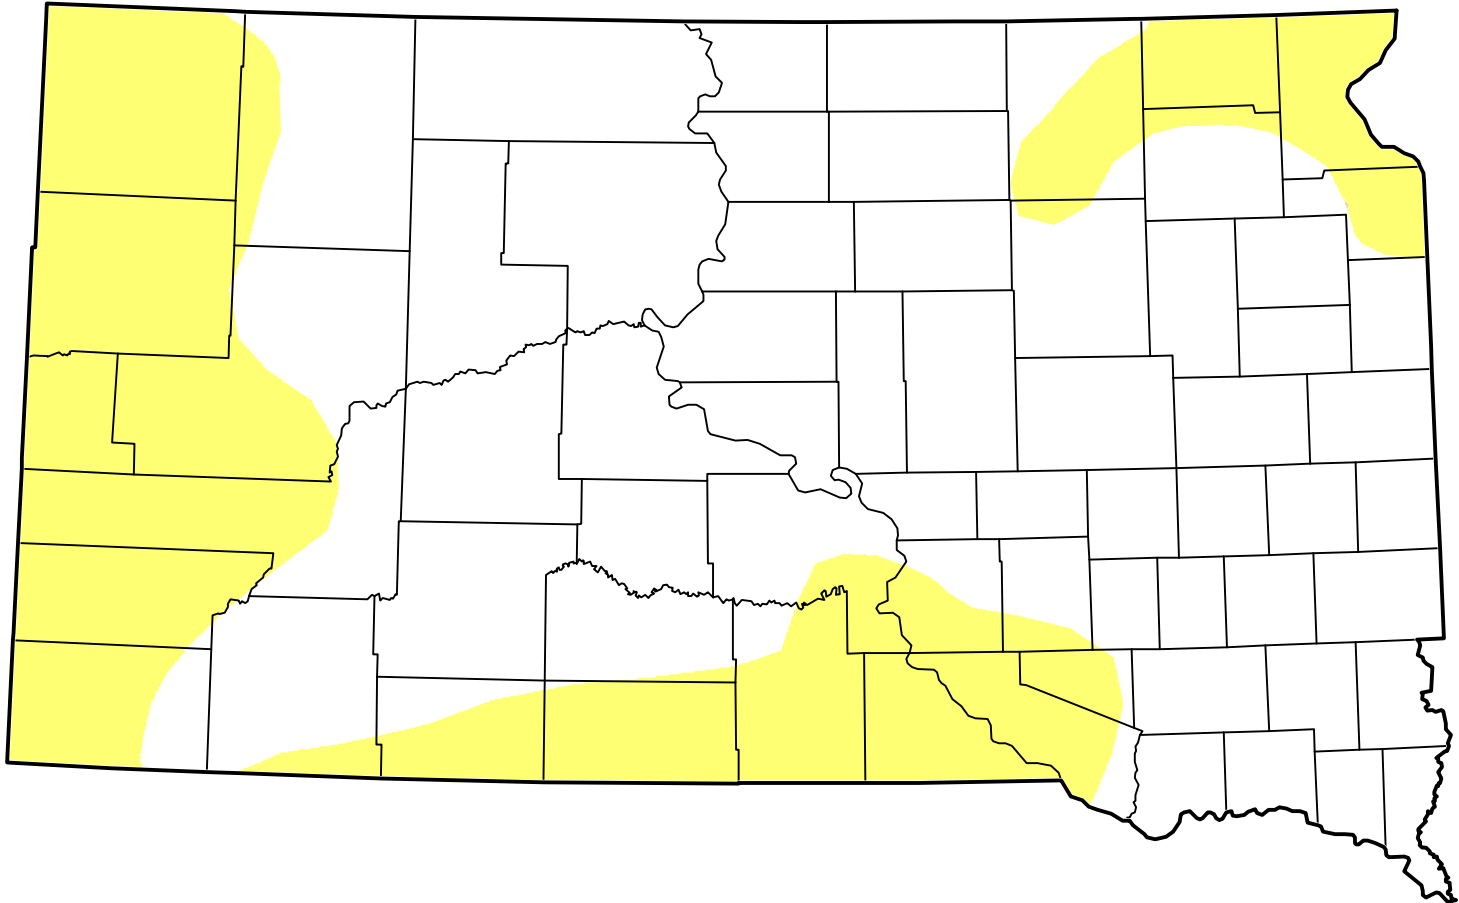

U.S. Drought Monitor Class Change - South Dakota 2 Years

-  5 Class Degradation
-  4 Class Degradation
-  3 Class Degradation
-  2 Class Degradation
-  1 Class Degradation
-  No Change
-  1 Class Improvement
-  2 Class Improvement
-  3 Class Improvement
-  4 Class Improvement
-  5 Class Improvement

June 12, 2012
compared to
June 15, 2010