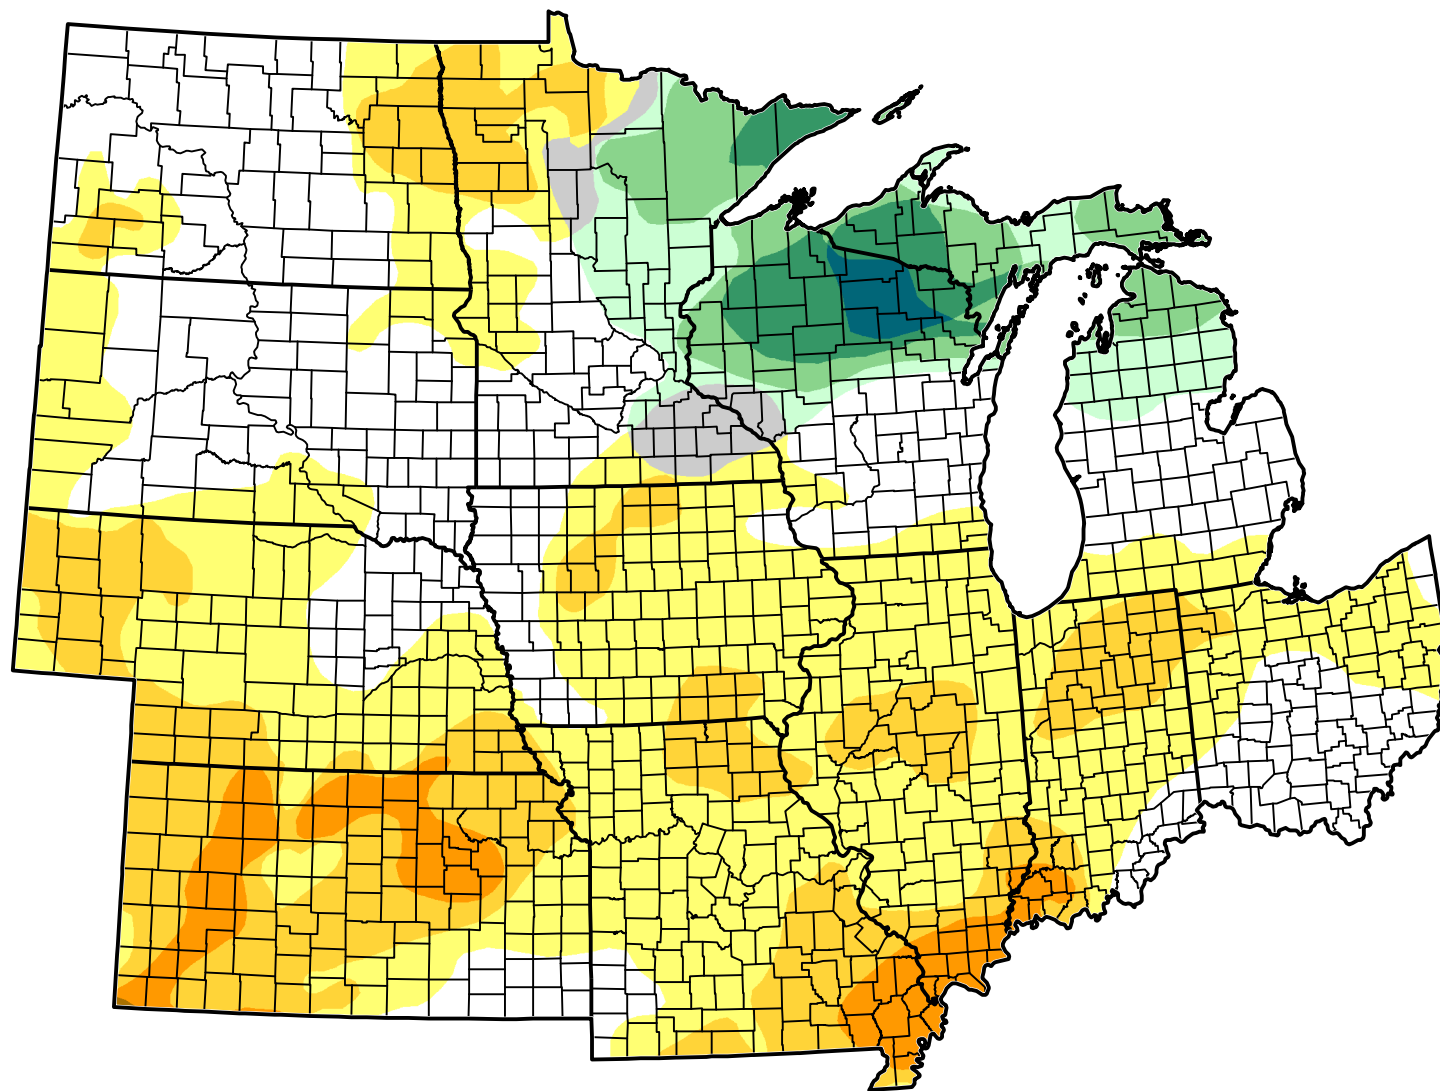

# U.S. Drought Monitor Class Change - North Central 2 Years

June 12, 2012  
compared to  
June 15, 2010