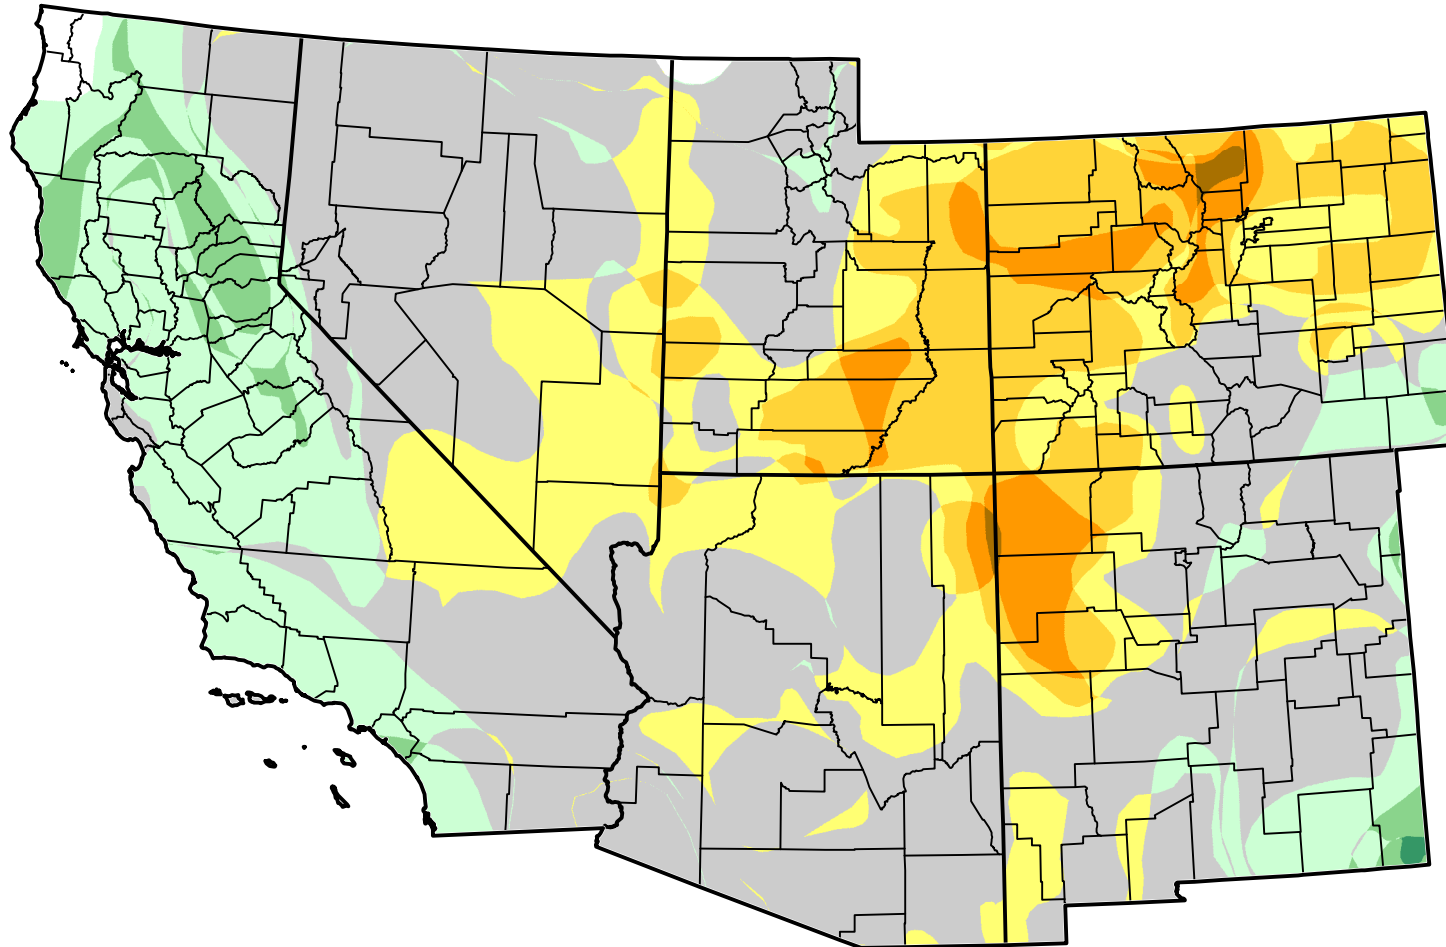

# U.S. Drought Monitor Class Change - Southwest 3 Months

June 12, 2012  
compared to  
March 20, 2012

-  5 Class Degradation
-  4 Class Degradation
-  3 Class Degradation
-  2 Class Degradation
-  1 Class Degradation
-  No Change
-  1 Class Improvement
-  2 Class Improvement
-  3 Class Improvement
-  4 Class Improvement
-  5 Class Improvement