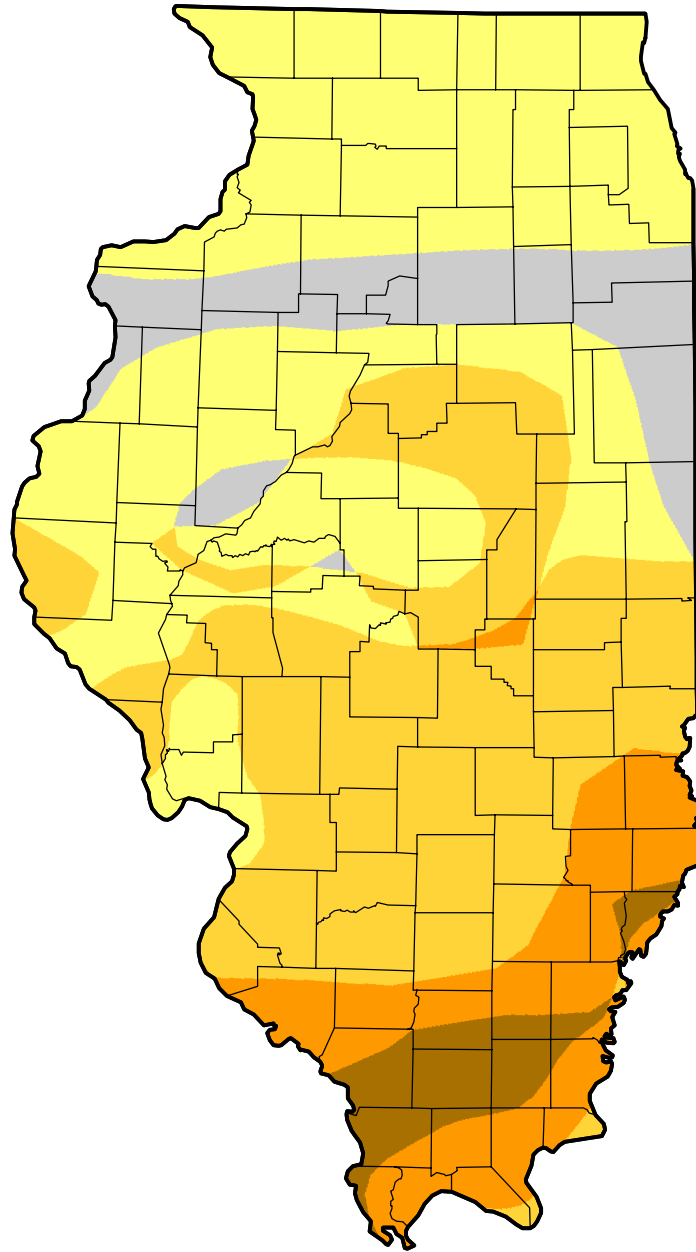

U.S. Drought Monitor Class Change - Illinois

8 Week

June 19, 2012
compared to
April 26, 2012

droughtmonitor.unl.edu