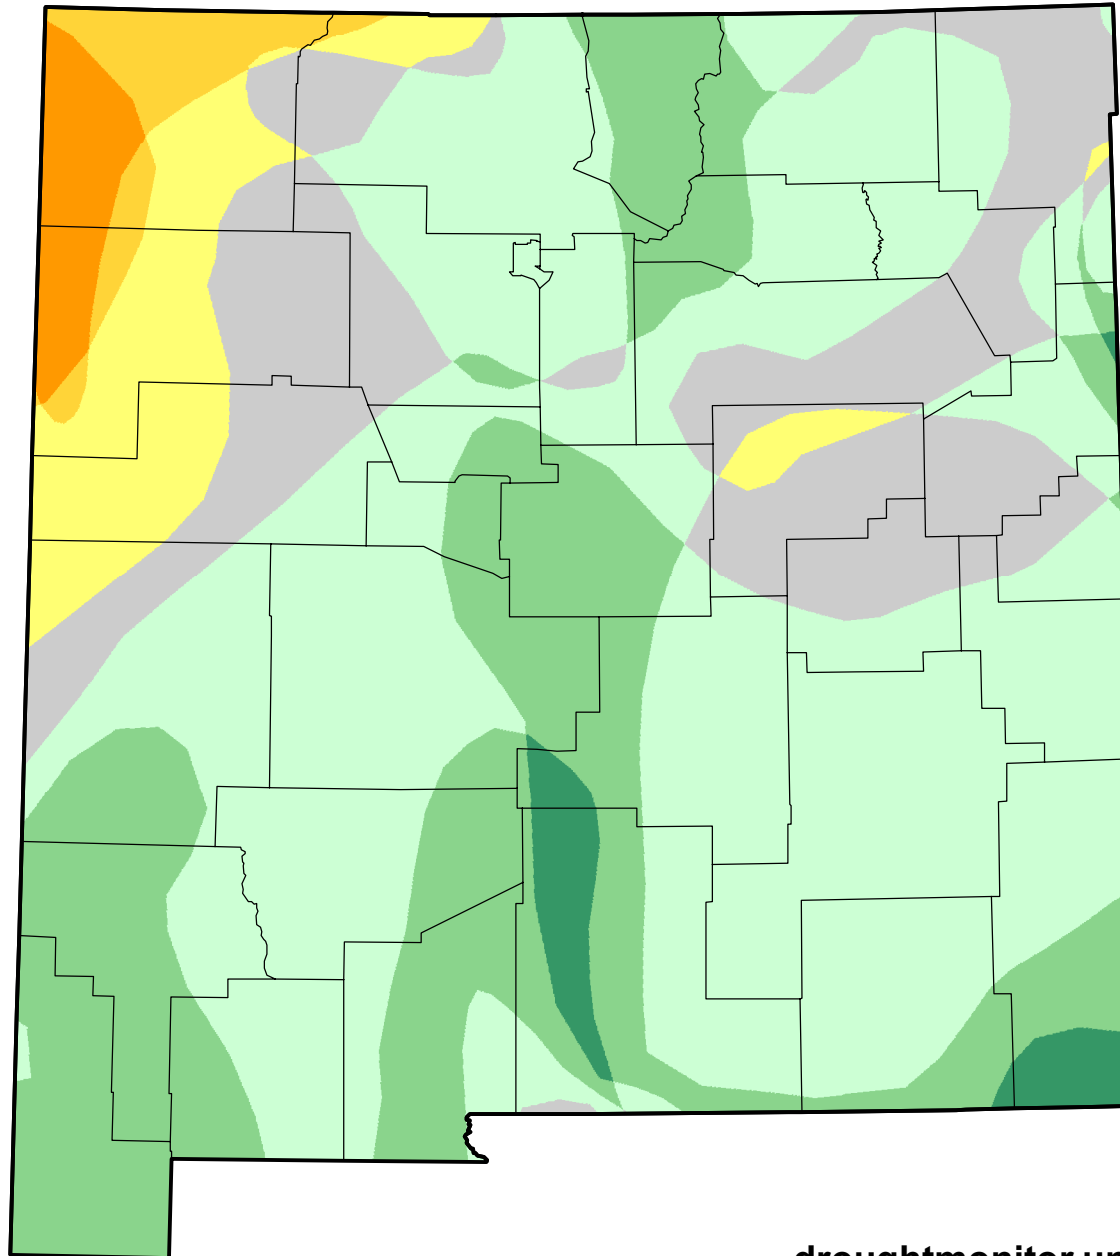

U.S. Drought Monitor Class Change - New Mexico

Start of Water Year

June 19, 2012
compared to
September 29, 2011

droughtmonitor.unl.edu

	5 Class Degradation
	4 Class Degradation
	3 Class Degradation
	2 Class Degradation
	1 Class Degradation
	No Change
	1 Class Improvement
	2 Class Improvement
	3 Class Improvement
	4 Class Improvement
	5 Class Improvement