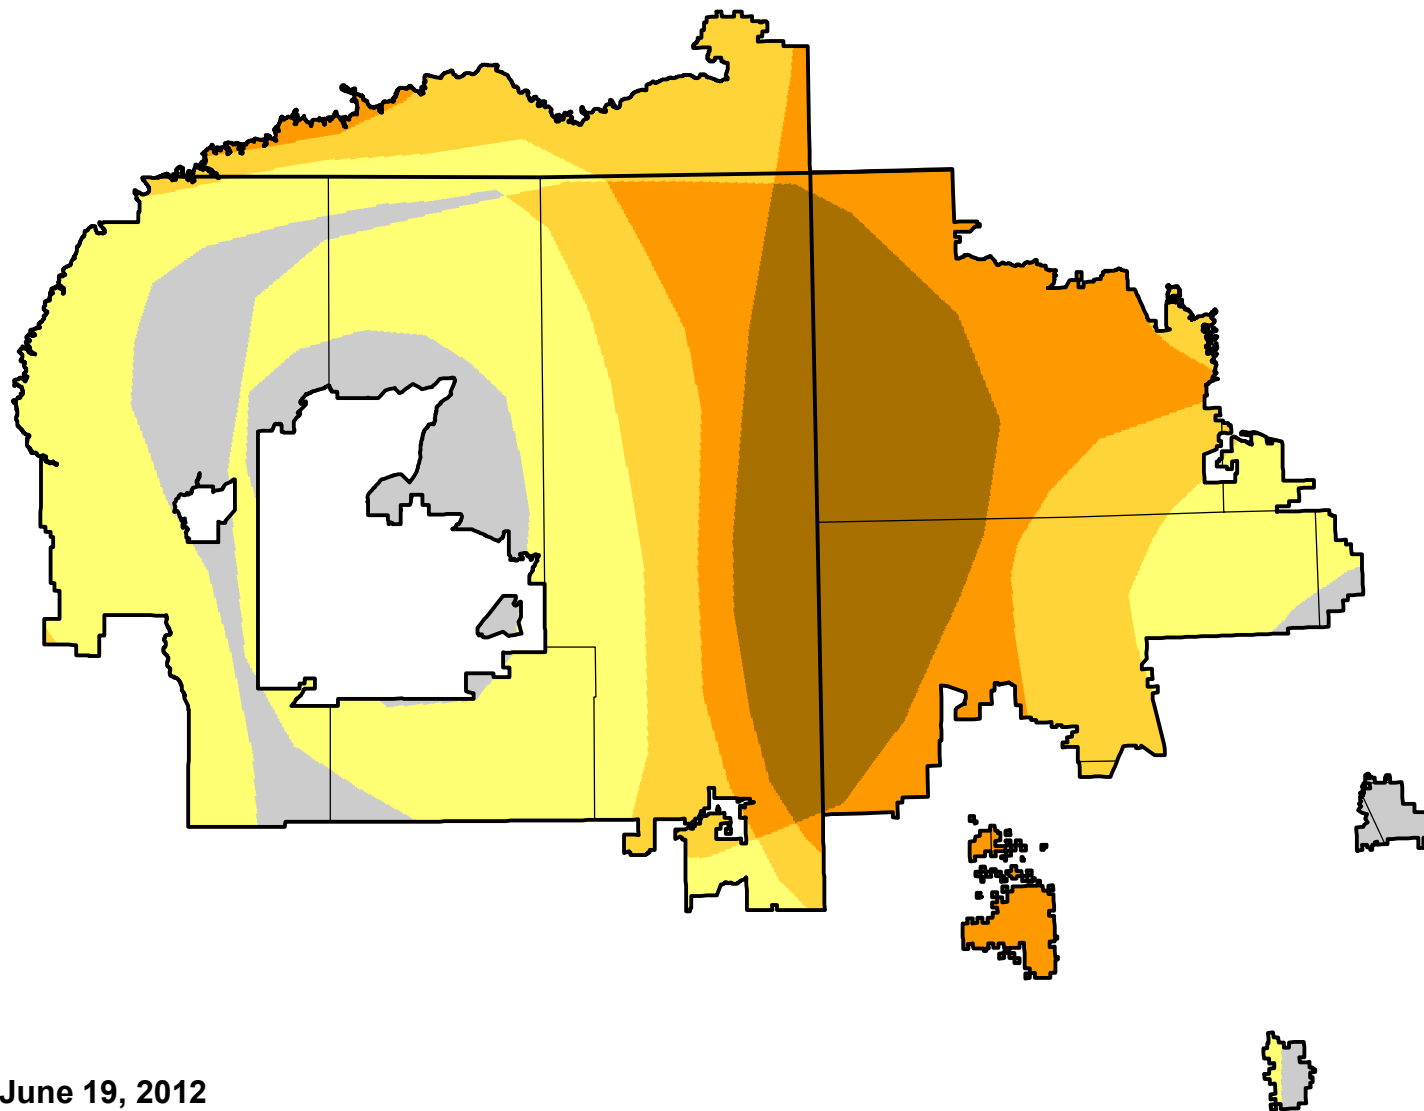

U.S. Drought Monitor Class Change - Navajo

Start of Calendar Year

June 19, 2012
compared to
January 5, 2012

droughtmonitor.unl.edu

- 5 Class Degradation
- 4 Class Degradation
- 3 Class Degradation
- 2 Class Degradation
- 1 Class Degradation
- No Change
- 1 Class Improvement
- 2 Class Improvement
- 3 Class Improvement
- 4 Class Improvement
- 5 Class Improvement