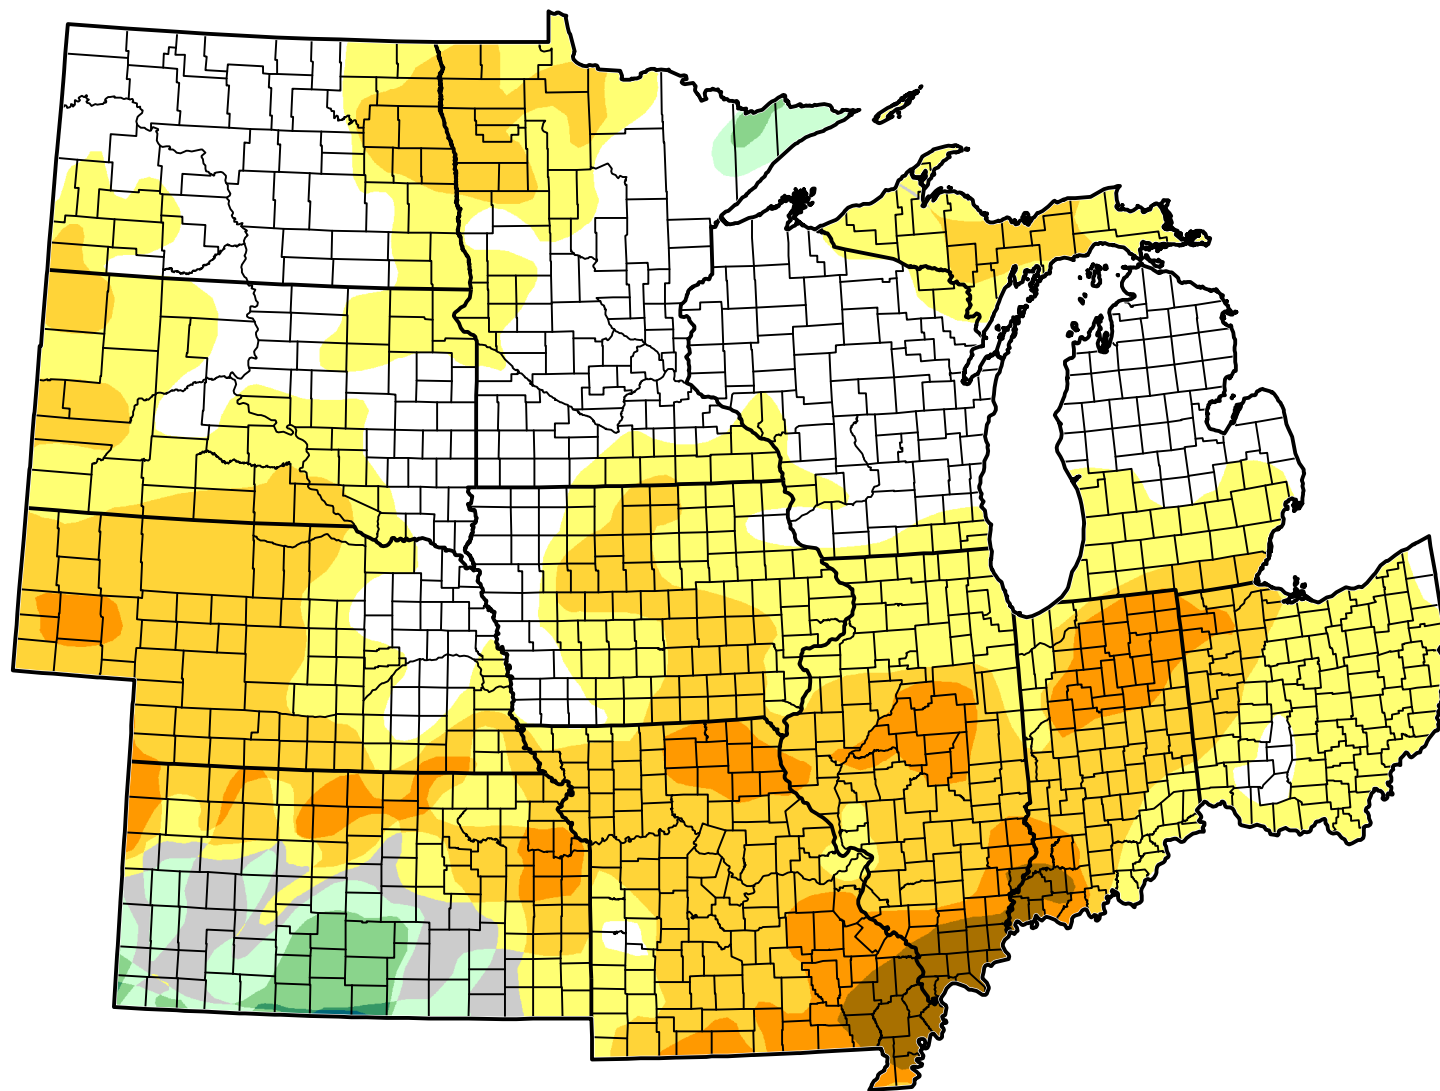

U.S. Drought Monitor Class Change - North Central 1 Year

-  5 Class Degradation
-  4 Class Degradation
-  3 Class Degradation
-  2 Class Degradation
-  1 Class Degradation
-  No Change
-  1 Class Improvement
-  2 Class Improvement
-  3 Class Improvement
-  4 Class Improvement
-  5 Class Improvement

June 19, 2012
compared to
June 21, 2011