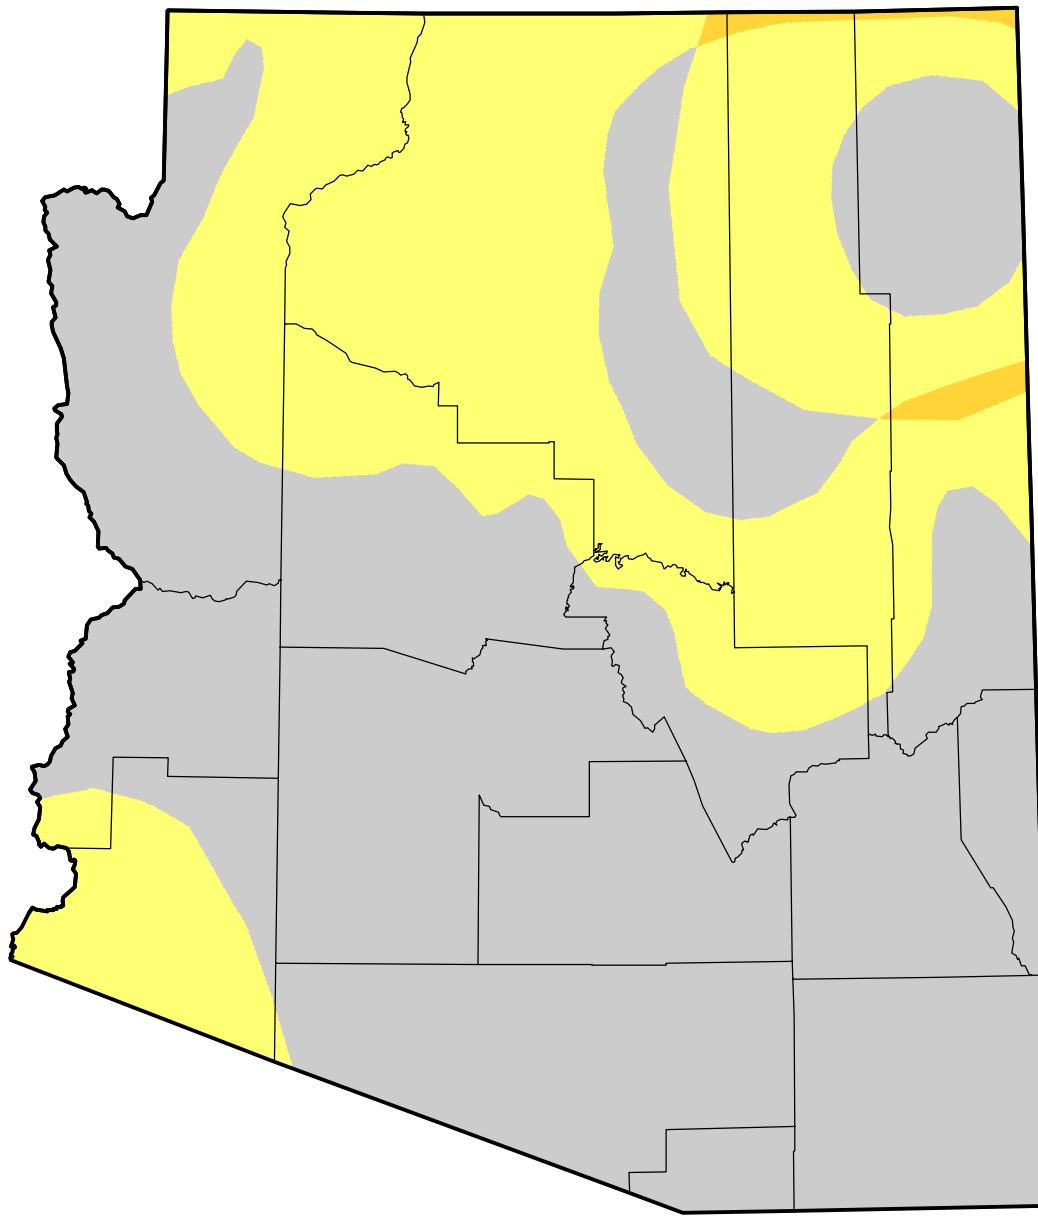

U.S. Drought Monitor Class Change - Arizona

8 Week

**June 26, 2012
compared to
May 3, 2012**

droughtmonitor.unl.edu

- | | |
|---|---------------------|
|  | 5 Class Degradation |
|  | 4 Class Degradation |
|  | 3 Class Degradation |
|  | 2 Class Degradation |
|  | 1 Class Degradation |
|  | No Change |
|  | 1 Class Improvement |
|  | 2 Class Improvement |
|  | 3 Class Improvement |
|  | 4 Class Improvement |
|  | 5 Class Improvement |