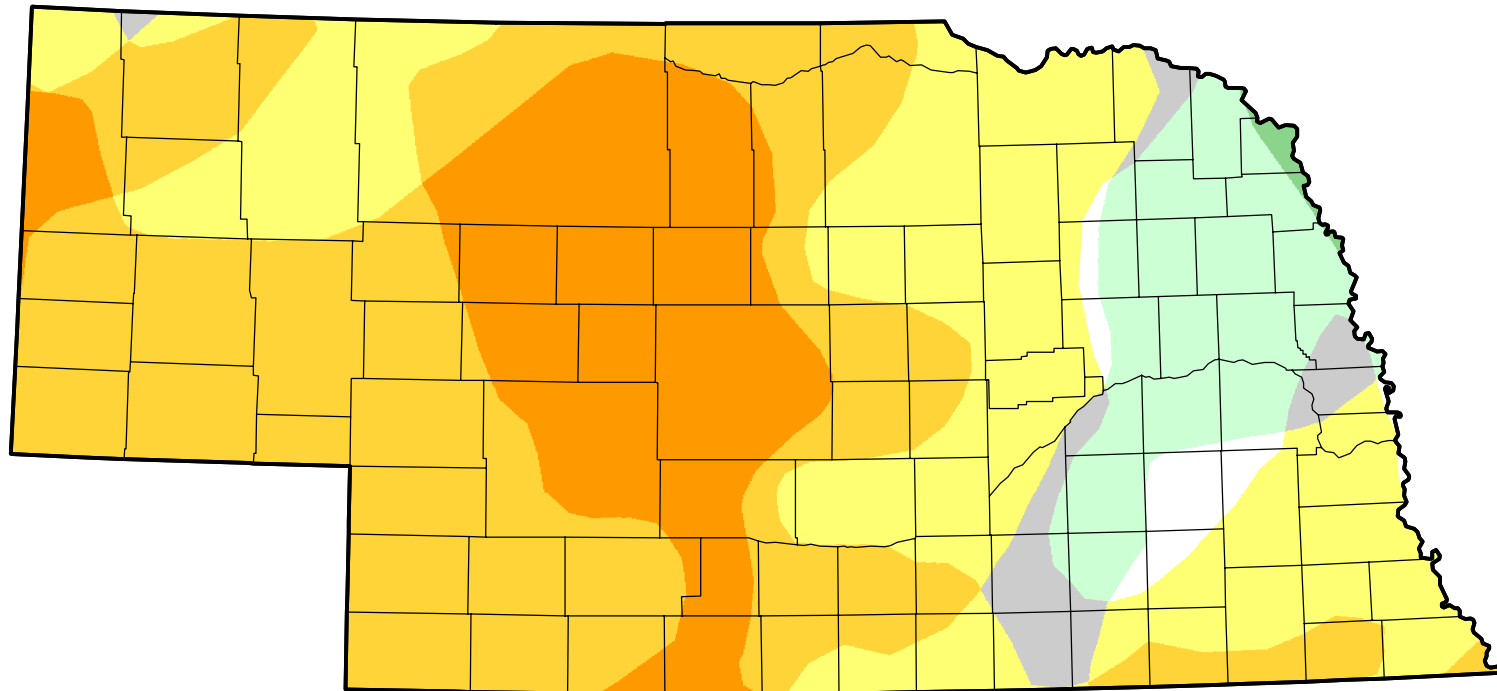

U.S. Drought Monitor Class Change - Nebraska

13 Week

June 26, 2012
compared to
March 29, 2012

droughtmonitor.unl.edu

-  5 Class Degradation
-  4 Class Degradation
-  3 Class Degradation
-  2 Class Degradation
-  1 Class Degradation
-  No Change
-  1 Class Improvement
-  2 Class Improvement
-  3 Class Improvement
-  4 Class Improvement
-  5 Class Improvement