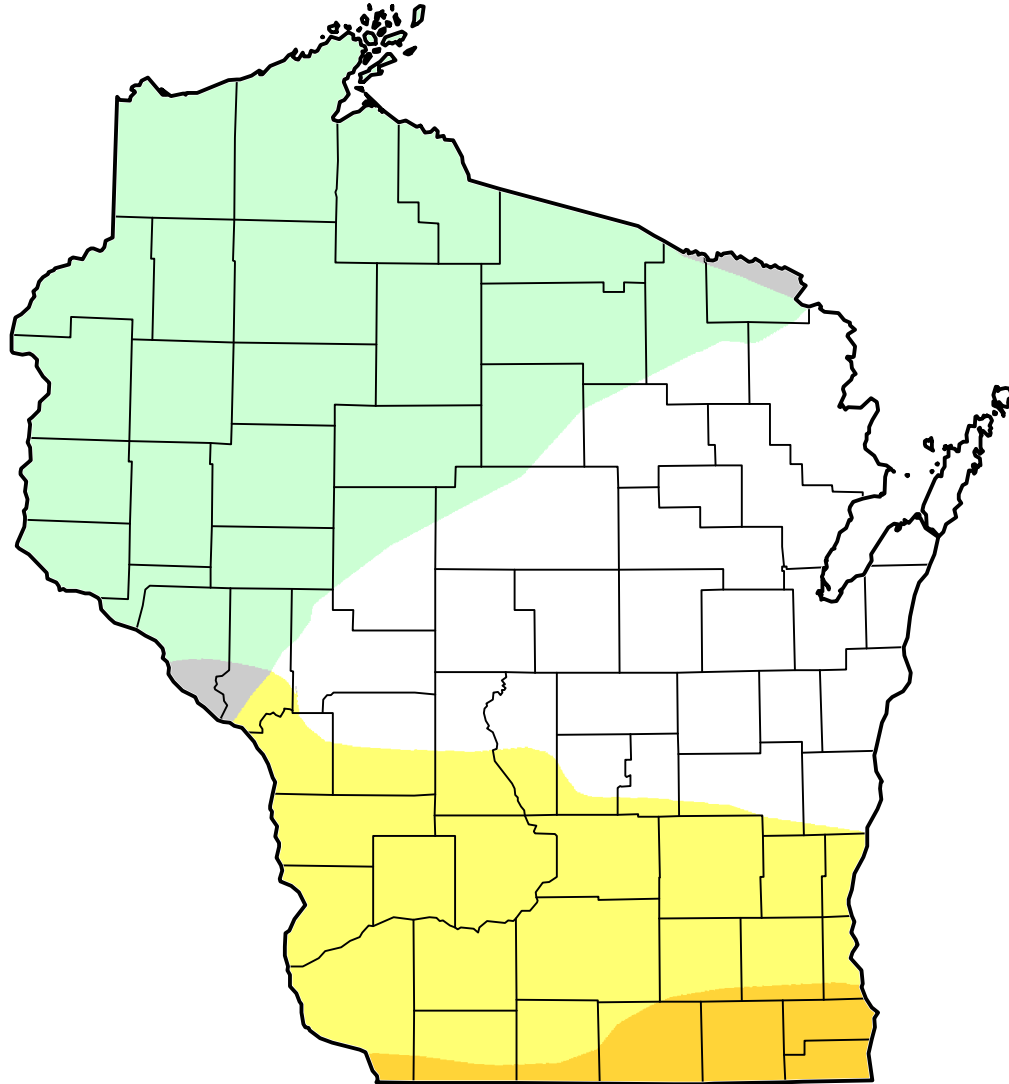

# U.S. Drought Monitor Class Change - Wisconsin 6 Months

June 26, 2012  
compared to  
January 10, 2012