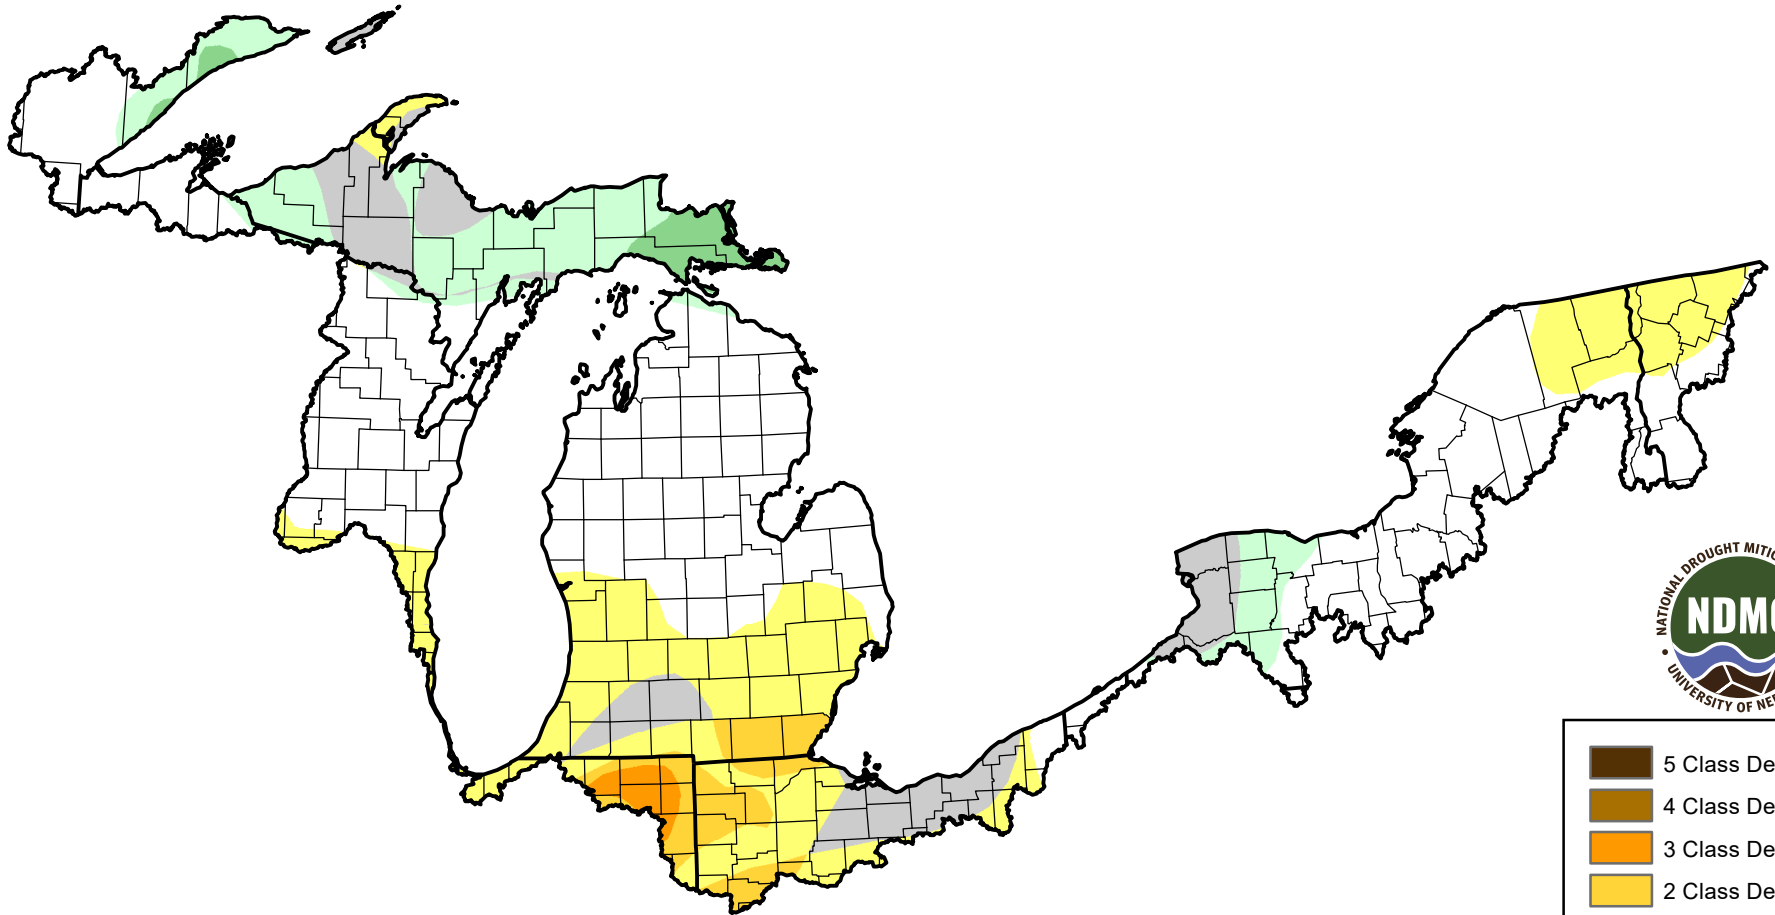

# U.S. Drought Monitor Class Change - Great Lakes Watershed

## 4 Week

June 26, 2012  
compared to  
May 31, 2012

[droughtmonitor.unl.edu](http://droughtmonitor.unl.edu)