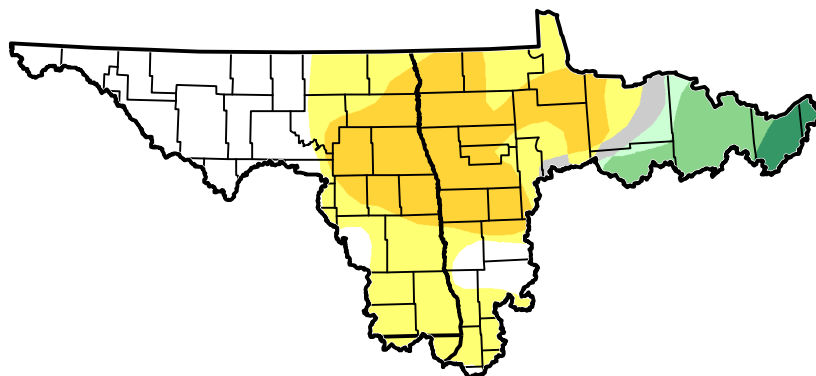

# U.S. Drought Monitor Class Change - Souris-Red-Rainy Watershed 2 Years

June 26, 2012  
compared to  
June 29, 2010