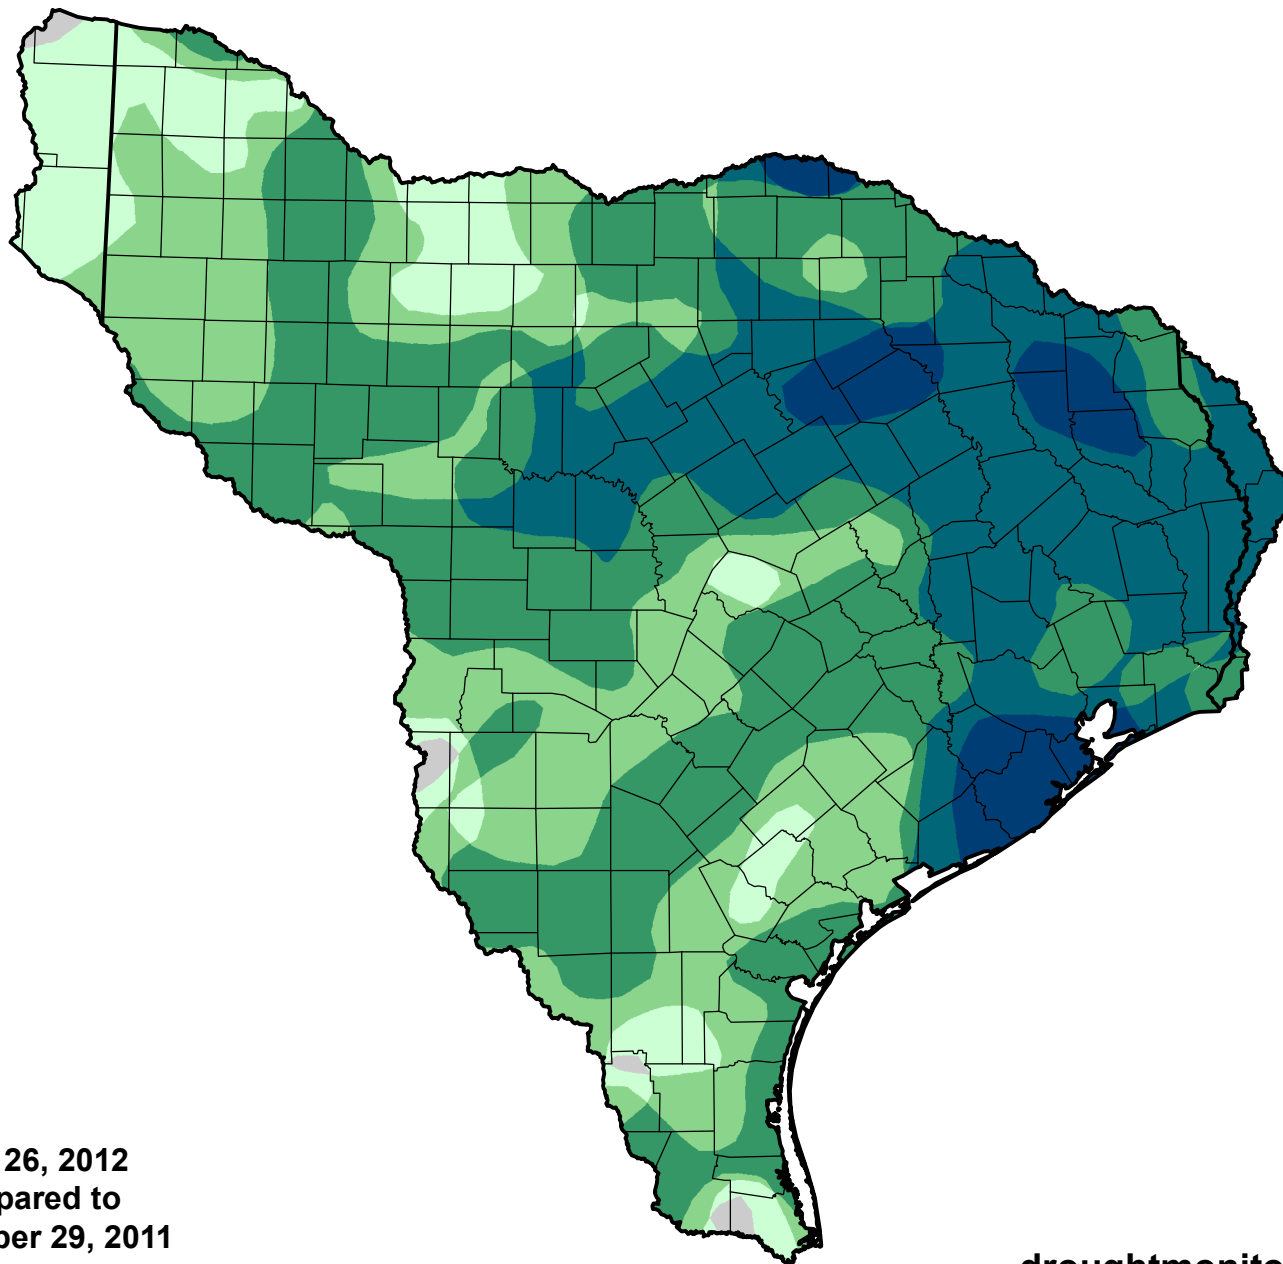

U.S. Drought Monitor Class Change - Texas-Gulf Watershed

Start of Water Year

June 26, 2012
compared to
September 29, 2011

droughtmonitor.unl.edu

-  5 Class Degradation
-  4 Class Degradation
-  3 Class Degradation
-  2 Class Degradation
-  1 Class Degradation
-  No Change
-  1 Class Improvement
-  2 Class Improvement
-  3 Class Improvement
-  4 Class Improvement
-  5 Class Improvement