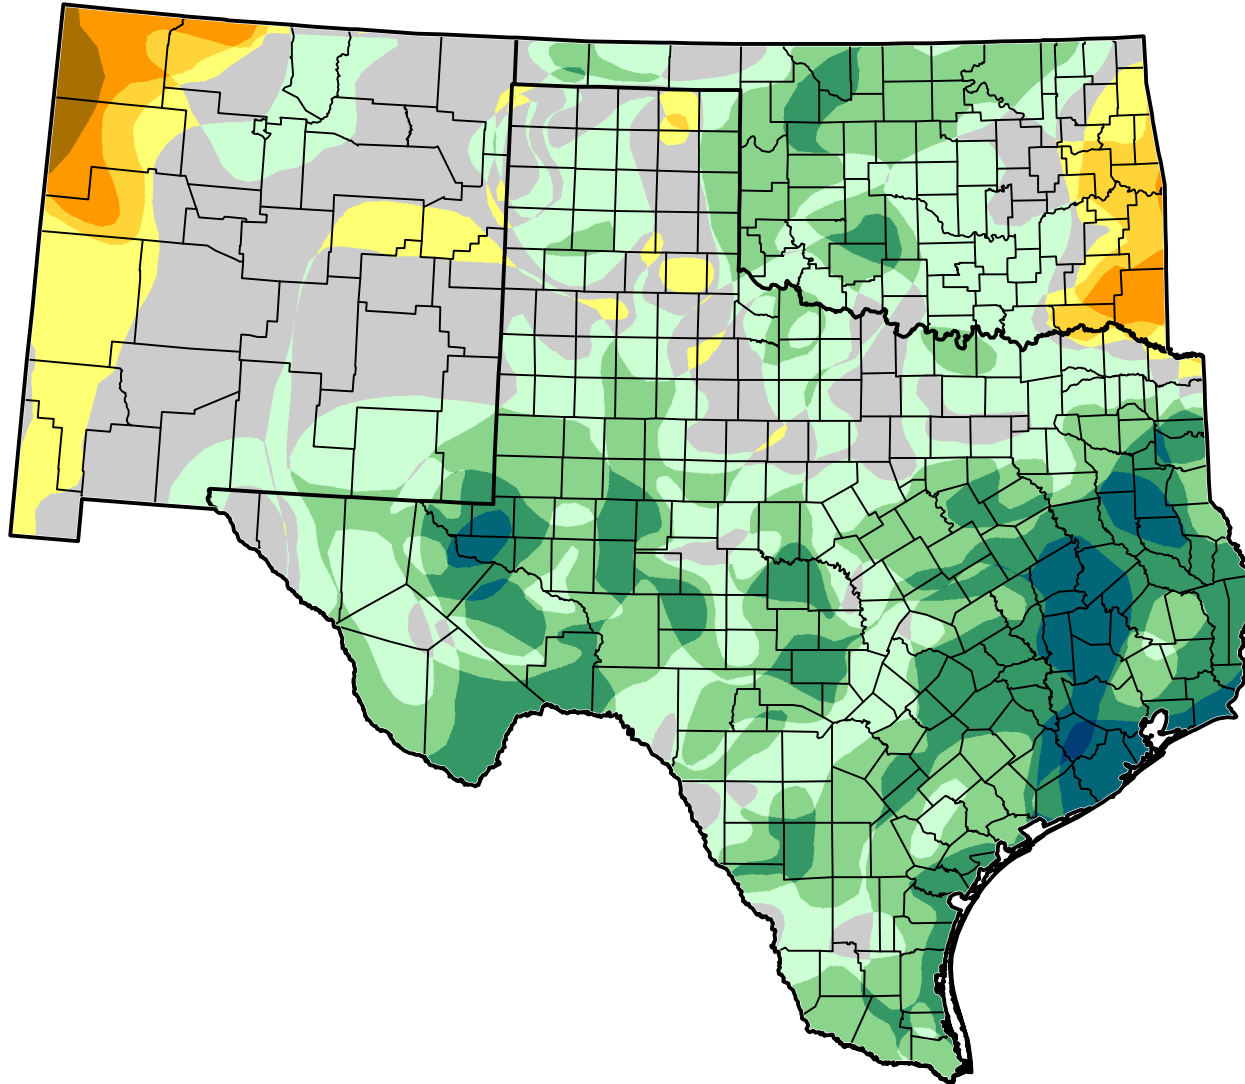

U.S. Drought Monitor Class Change - Southern Plains Area

26 Week

June 26, 2012
compared to
December 27, 2011