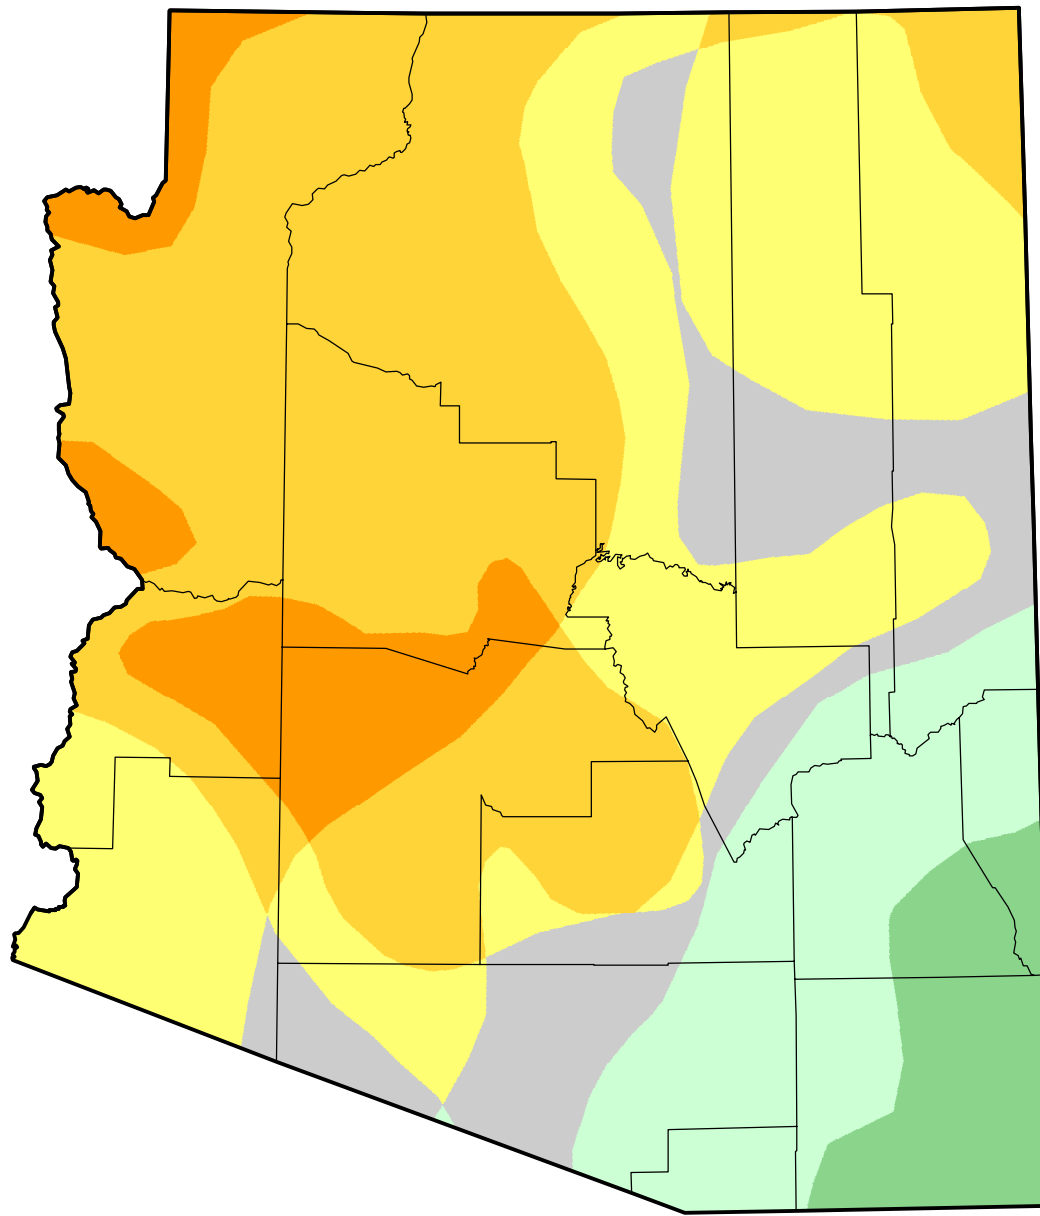

# U.S. Drought Monitor Class Change - Arizona

## 52 Week

July 3, 2012  
compared to  
July 7, 2011

[droughtmonitor.unl.edu](http://droughtmonitor.unl.edu)

-  5 Class Degradation
-  4 Class Degradation
-  3 Class Degradation
-  2 Class Degradation
-  1 Class Degradation
-  No Change
-  1 Class Improvement
-  2 Class Improvement
-  3 Class Improvement
-  4 Class Improvement
-  5 Class Improvement