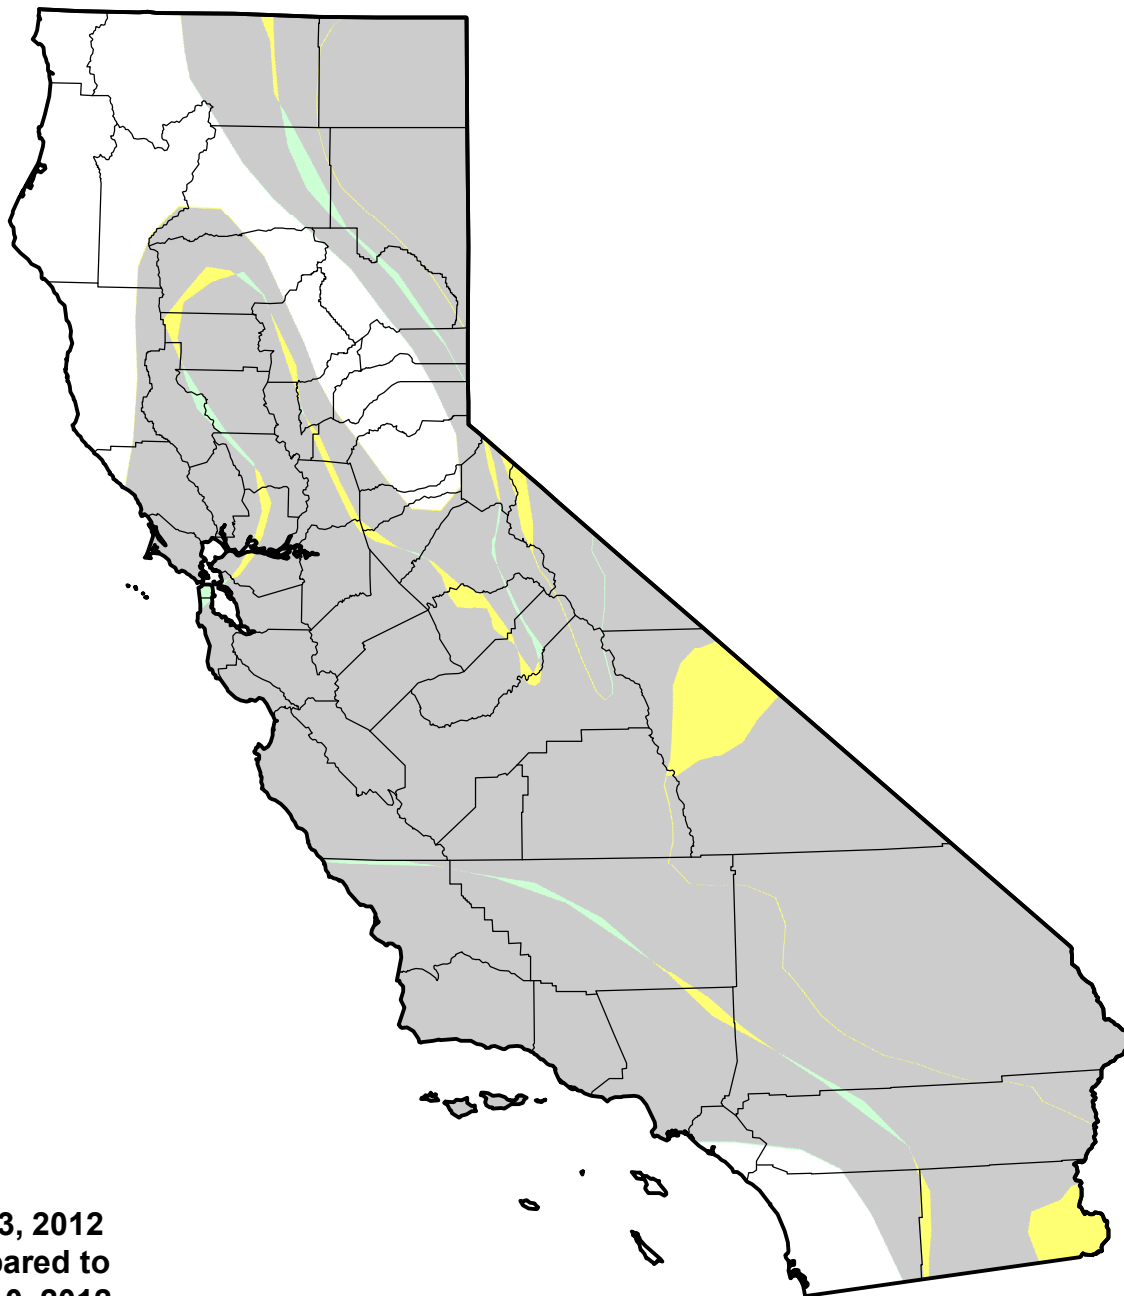

U.S. Drought Monitor Class Change - California

8 Week

July 3, 2012
compared to
May 10, 2012

droughtmonitor.unl.edu

-  5 Class Degradation
-  4 Class Degradation
-  3 Class Degradation
-  2 Class Degradation
-  1 Class Degradation
-  No Change
-  1 Class Improvement
-  2 Class Improvement
-  3 Class Improvement
-  4 Class Improvement
-  5 Class Improvement