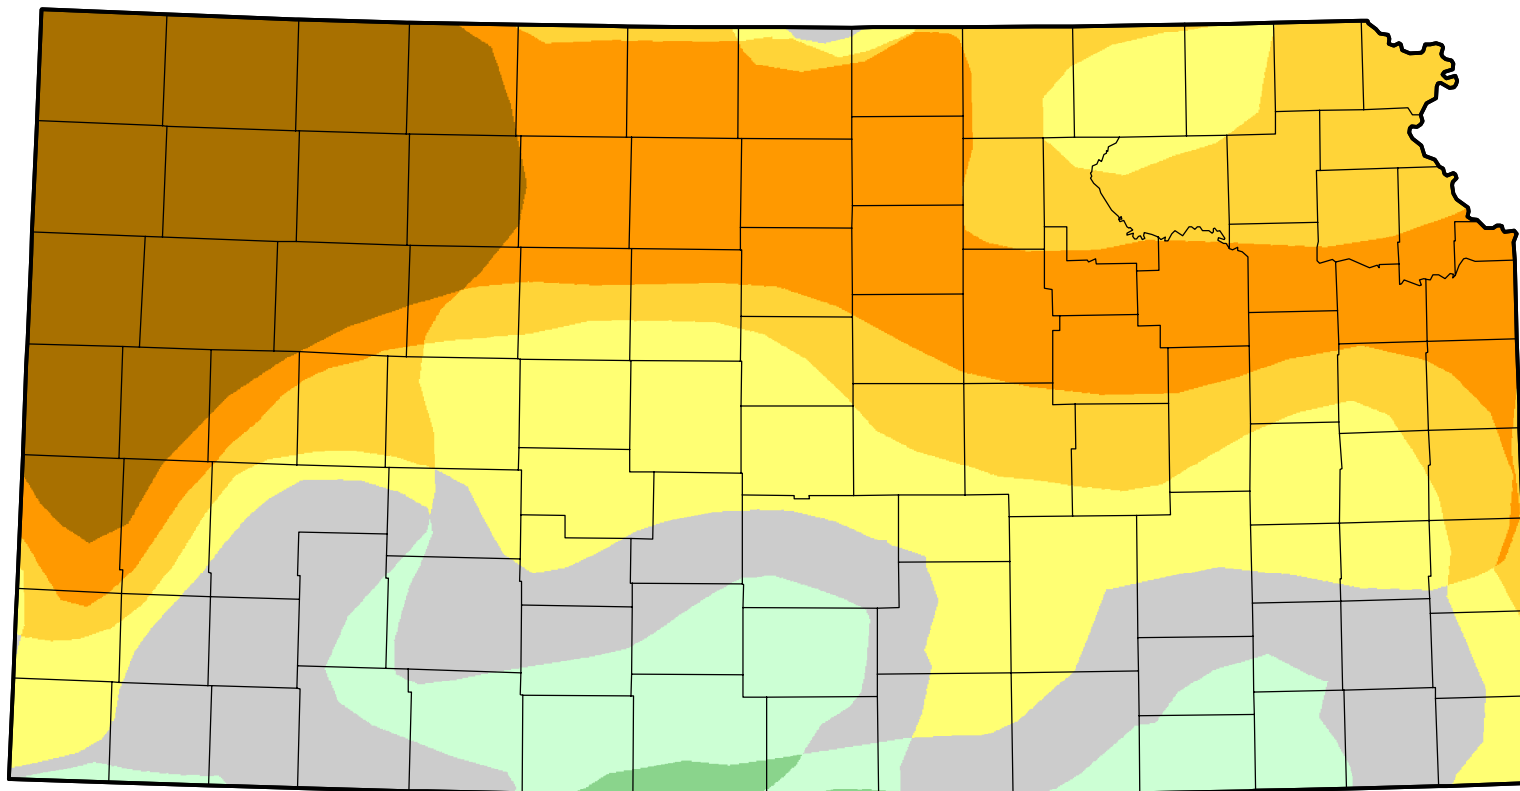

U.S. Drought Monitor Class Change - Kansas

26 Week

July 3, 2012
compared to
January 5, 2012

droughtmonitor.unl.edu

-  5 Class Degradation
-  4 Class Degradation
-  3 Class Degradation
-  2 Class Degradation
-  1 Class Degradation
-  No Change
-  1 Class Improvement
-  2 Class Improvement
-  3 Class Improvement
-  4 Class Improvement
-  5 Class Improvement