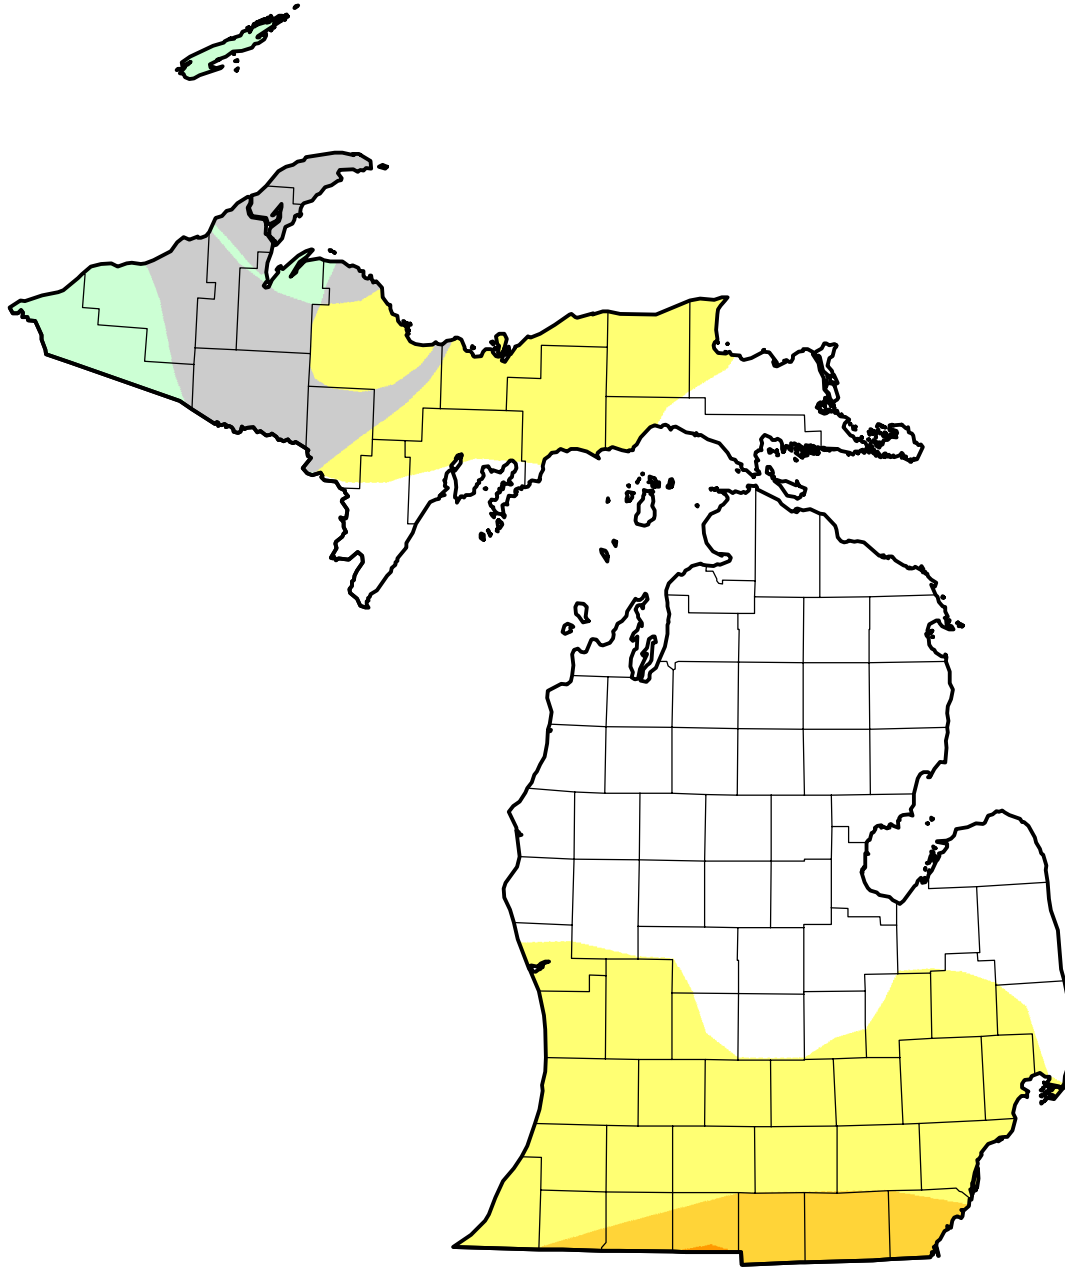

# U.S. Drought Monitor Class Change - Michigan

## 13 Week

July 3, 2012  
compared to  
April 5, 2012

[droughtmonitor.unl.edu](http://droughtmonitor.unl.edu)

-  5 Class Degradation
-  4 Class Degradation
-  3 Class Degradation
-  2 Class Degradation
-  1 Class Degradation
-  No Change
-  1 Class Improvement
-  2 Class Improvement
-  3 Class Improvement
-  4 Class Improvement
-  5 Class Improvement