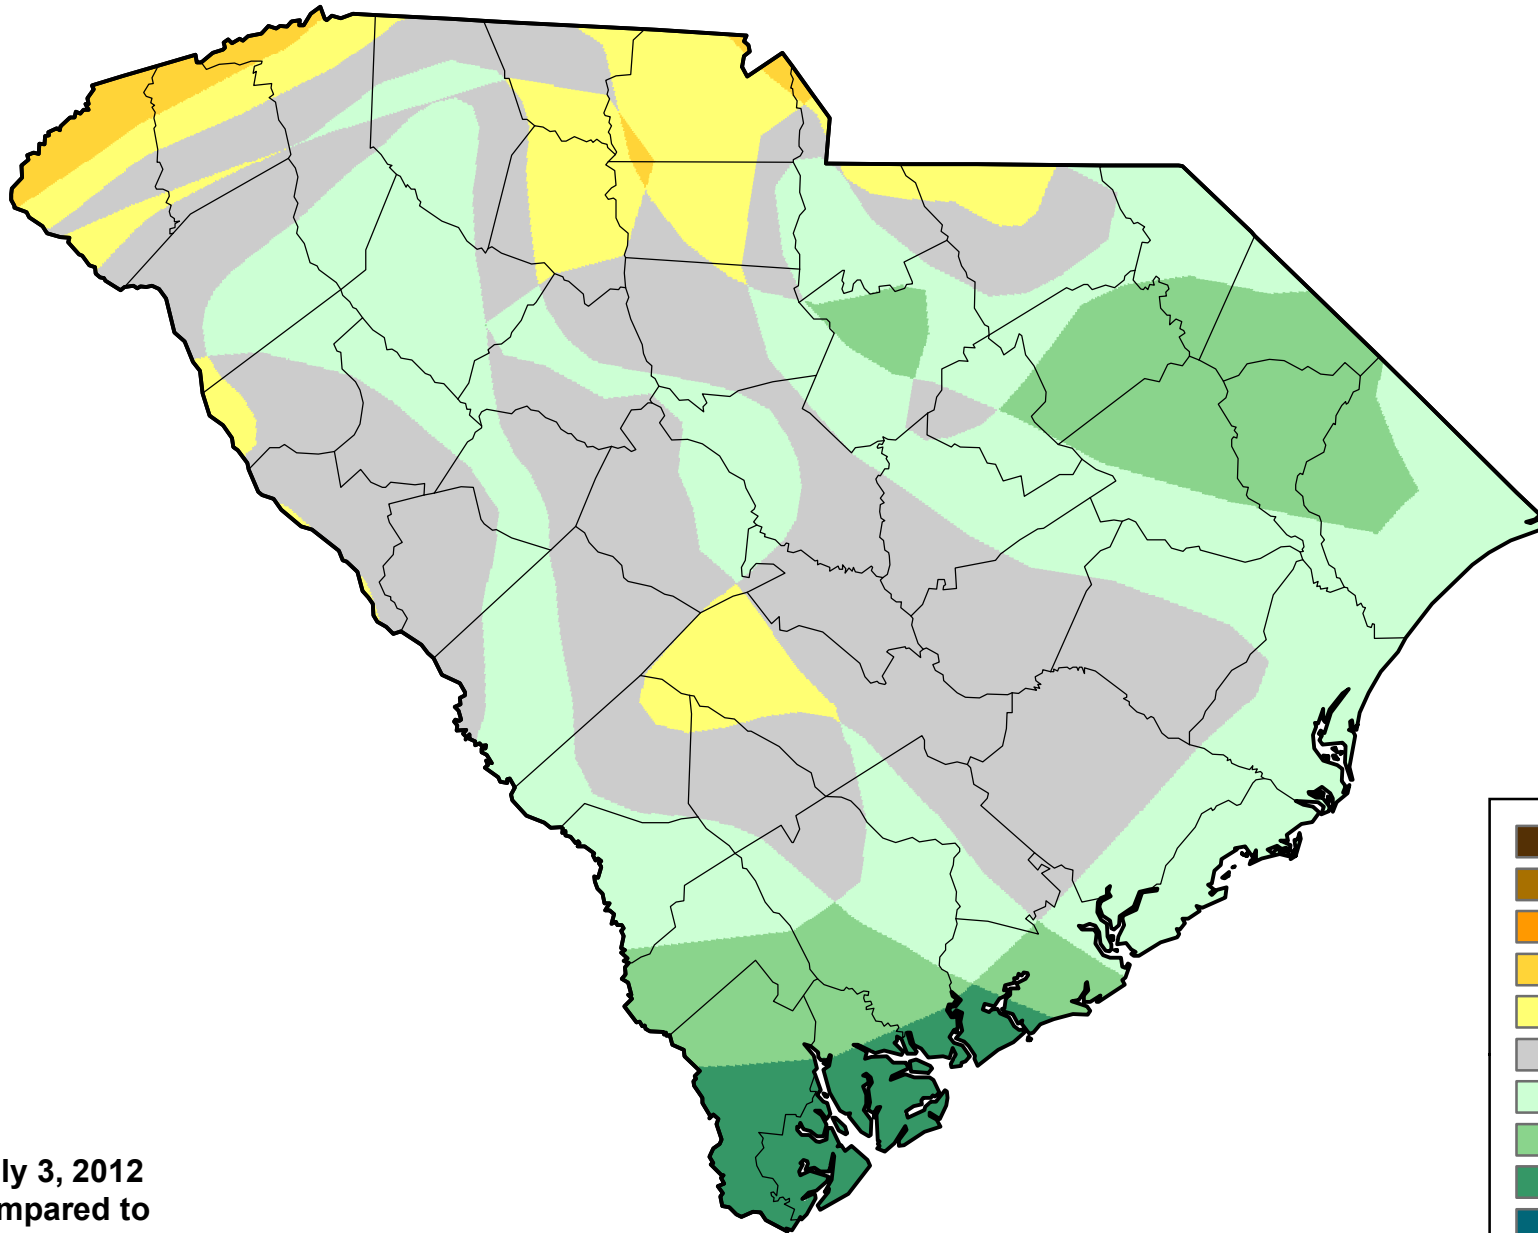

U.S. Drought Monitor Class Change - South Carolina

Start of Calendar Year

July 3, 2012
compared to
January 5, 2012

droughtmonitor.unl.edu