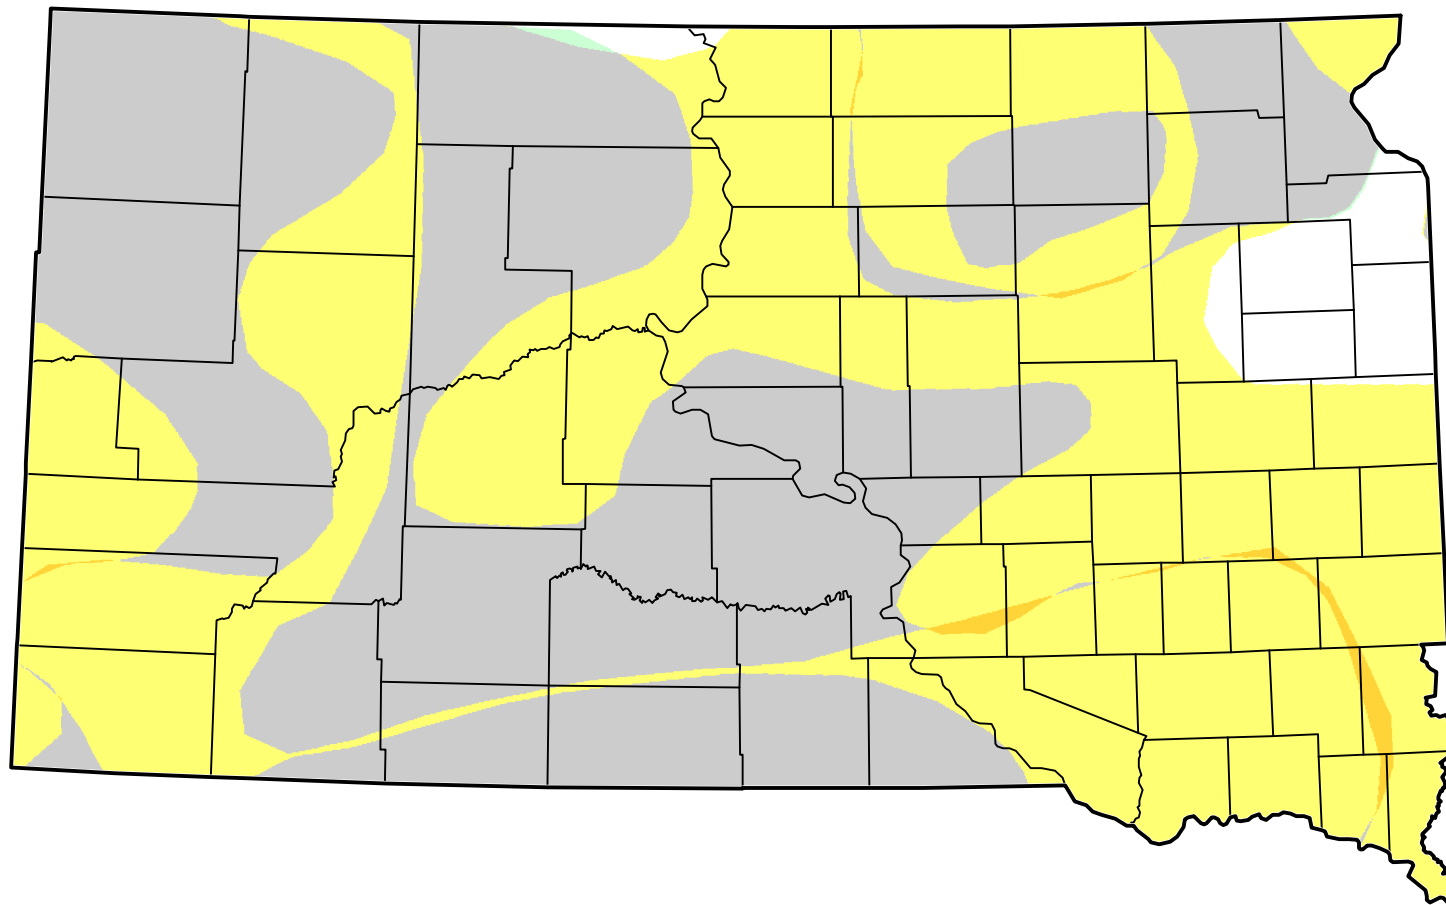

# U.S. Drought Monitor Class Change - South Dakota 1 Week

-  5 Class Degradation
-  4 Class Degradation
-  3 Class Degradation
-  2 Class Degradation
-  1 Class Degradation
-  No Change
-  1 Class Improvement
-  2 Class Improvement
-  3 Class Improvement
-  4 Class Improvement
-  5 Class Improvement

July 3, 2012  
compared to  
June 26, 2012