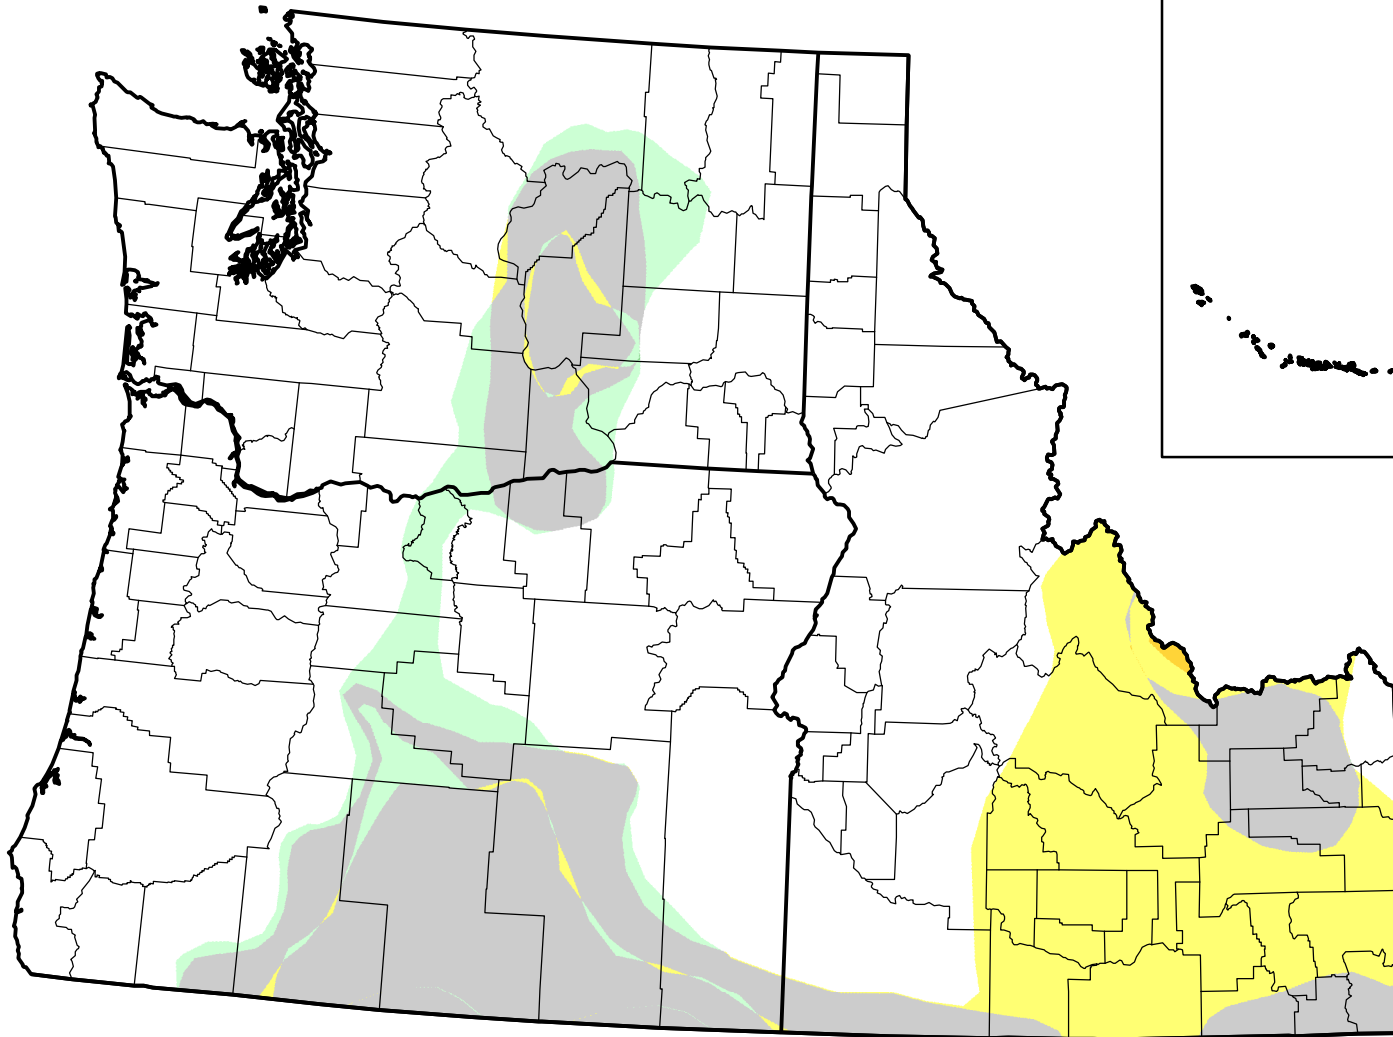

U.S. Drought Monitor Class Change - USDA Northwest Climate Hub

8 Week

July 3, 2012
compared to
May 10, 2012

droughtmonitor.unl.edu