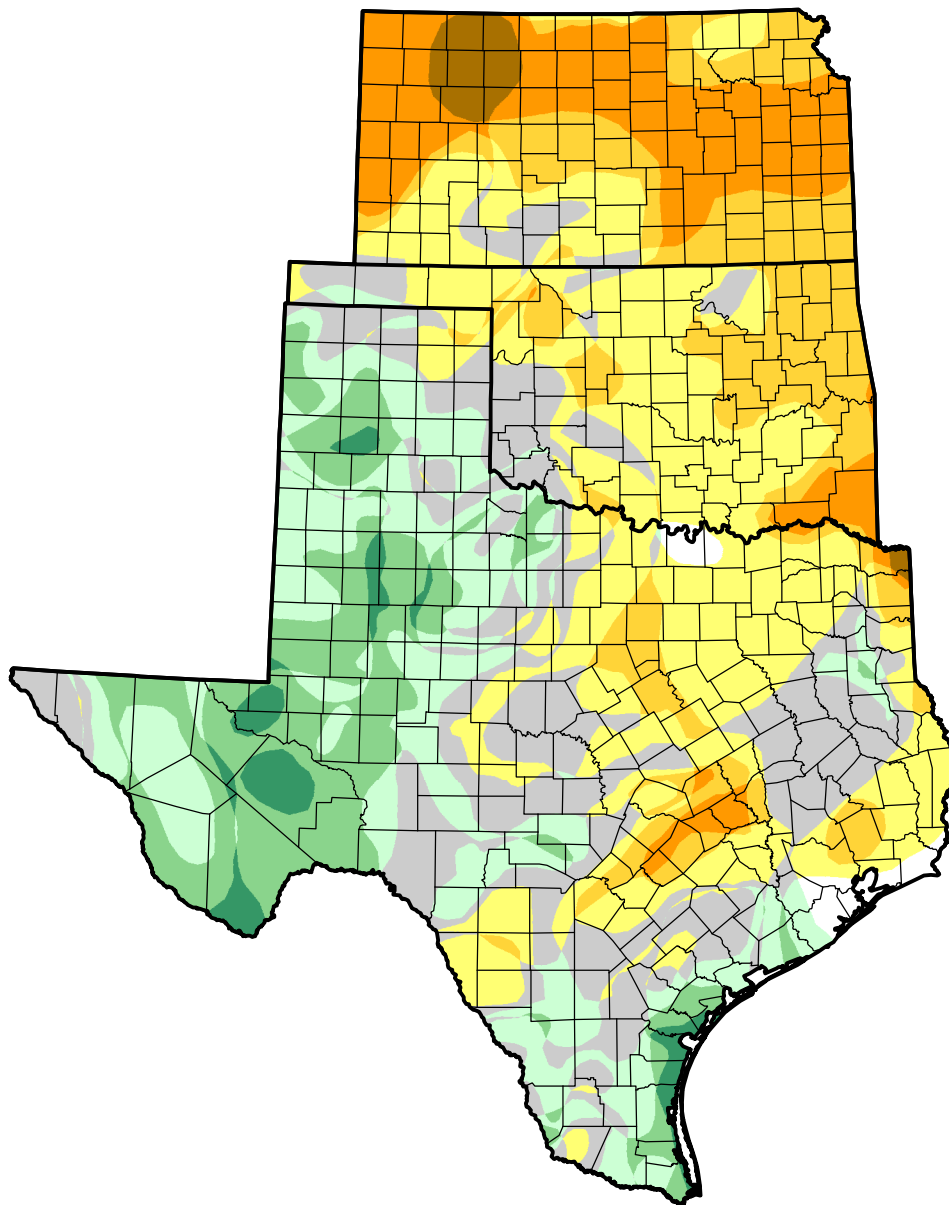

# U.S. Drought Monitor Class Change - USDA Southern Plains Climate Hub 13 Week

July 3, 2012  
compared to  
April 5, 2012

[droughtmonitor.unl.edu](http://droughtmonitor.unl.edu)

-  5 Class Degradation
-  4 Class Degradation
-  3 Class Degradation
-  2 Class Degradation
-  1 Class Degradation
-  No Change
-  1 Class Improvement
-  2 Class Improvement
-  3 Class Improvement
-  4 Class Improvement
-  5 Class Improvement