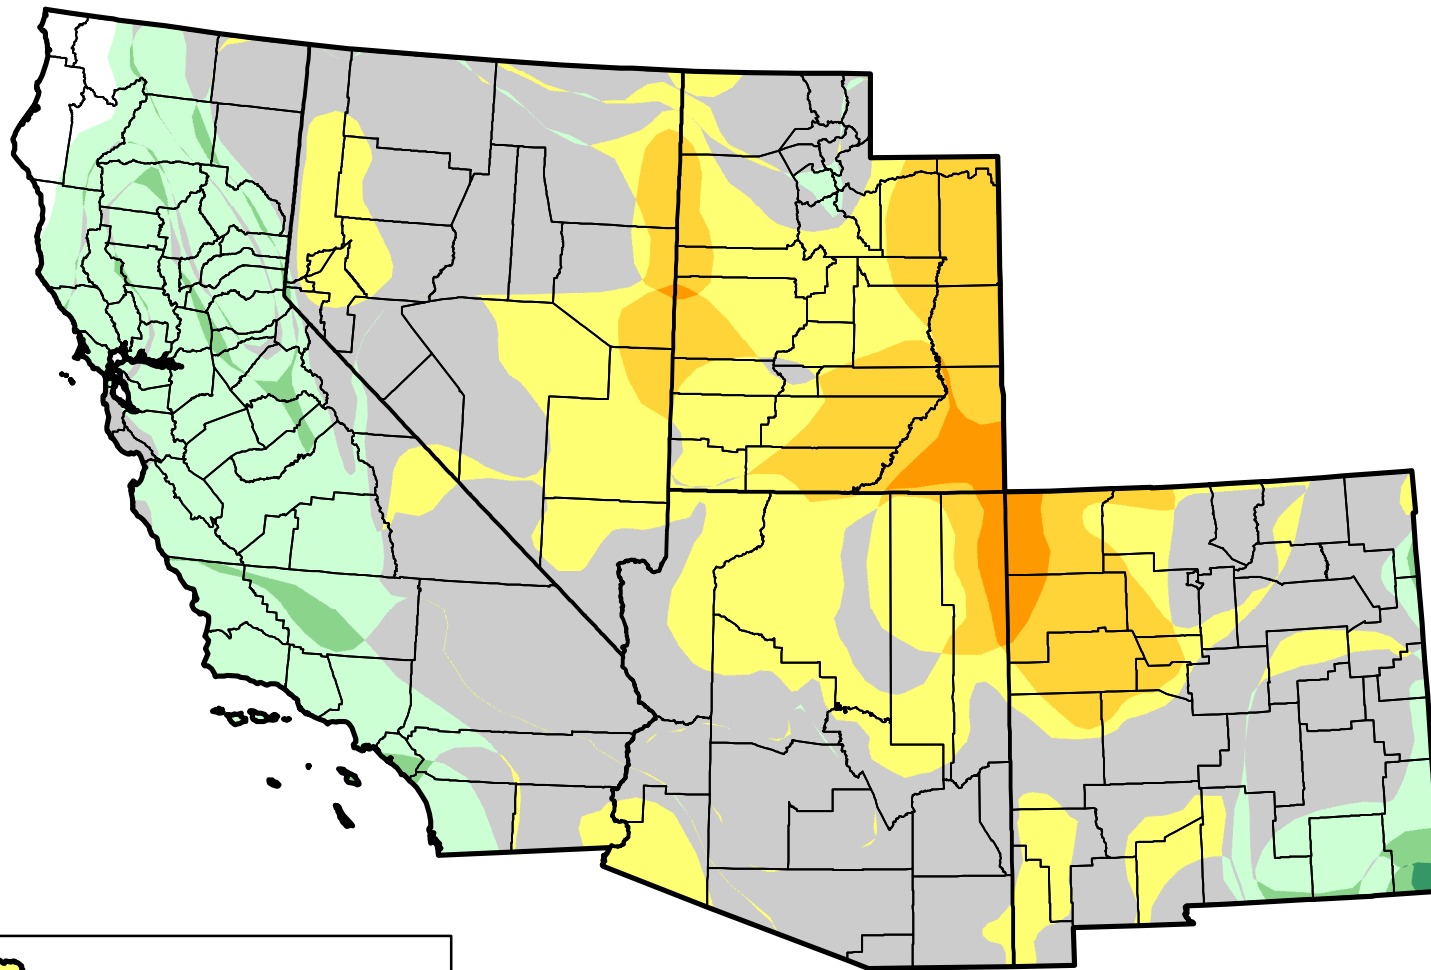

U.S. Drought Monitor Class Change - USDA Southwest Climate Hub 3 Months

- 5 Class Degradation
- 4 Class Degradation
- 3 Class Degradation
- 2 Class Degradation
- 1 Class Degradation
- No Change
- 1 Class Improvement
- 2 Class Improvement
- 3 Class Improvement
- 4 Class Improvement
- 5 Class Improvement

July 3, 2012
compared to
April 10, 2012